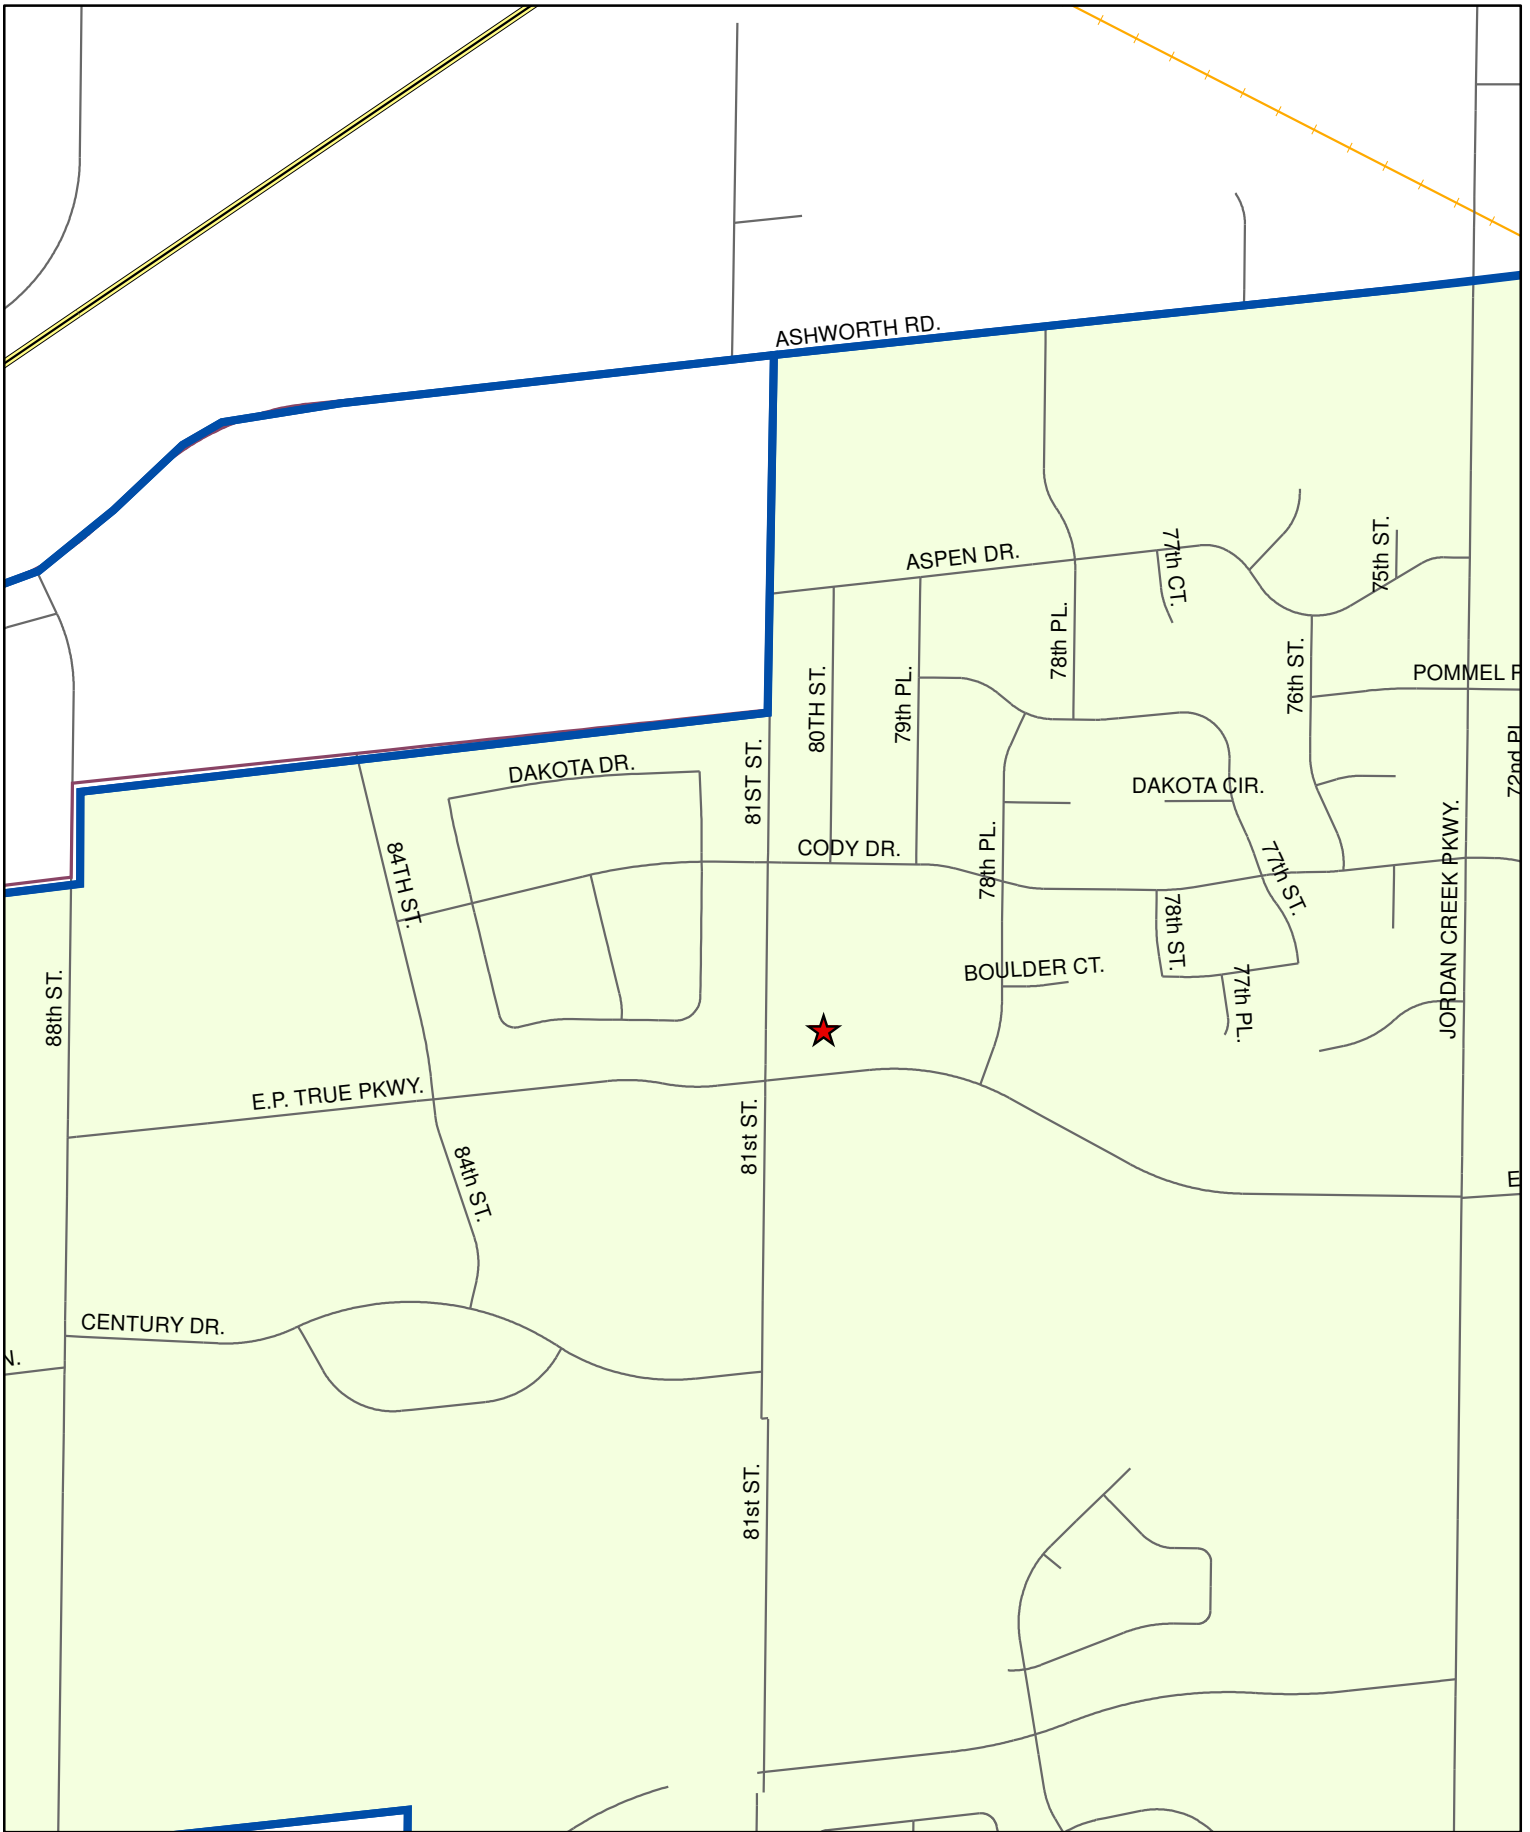

WEST DES MOINES-2 VOTING PRECINCT

Primary and General Election voting for the West Des Moines-2 Precinct will be held at:

Beautiful Savior Lutheran Church, 8051 EP True Pkwy, West Des Moines

To the best of our knowledge, the information shown on this map was correct at time of publication. However, the County makes no warranty to the accuracy of the information. This map was created by the Dallas County GIS Department. <http://geodallas.co.dallas.ia.us>

WEST DES MOINES-2 PRECINCT VOTING LOCATION

Primary and General Election voting for the West Des Moines-2 Precinct will be held at:

Beautiful Savior Lutheran Church, 8051 EP True Pkwy, West Des Moines

To the best of our knowledge, the information shown on this map was correct at time of publication. However, the County makes no warranty to the accuracy of the information. This map was created by the Dallas County GIS Department. <http://geodallas.co.dallas.texas.us>