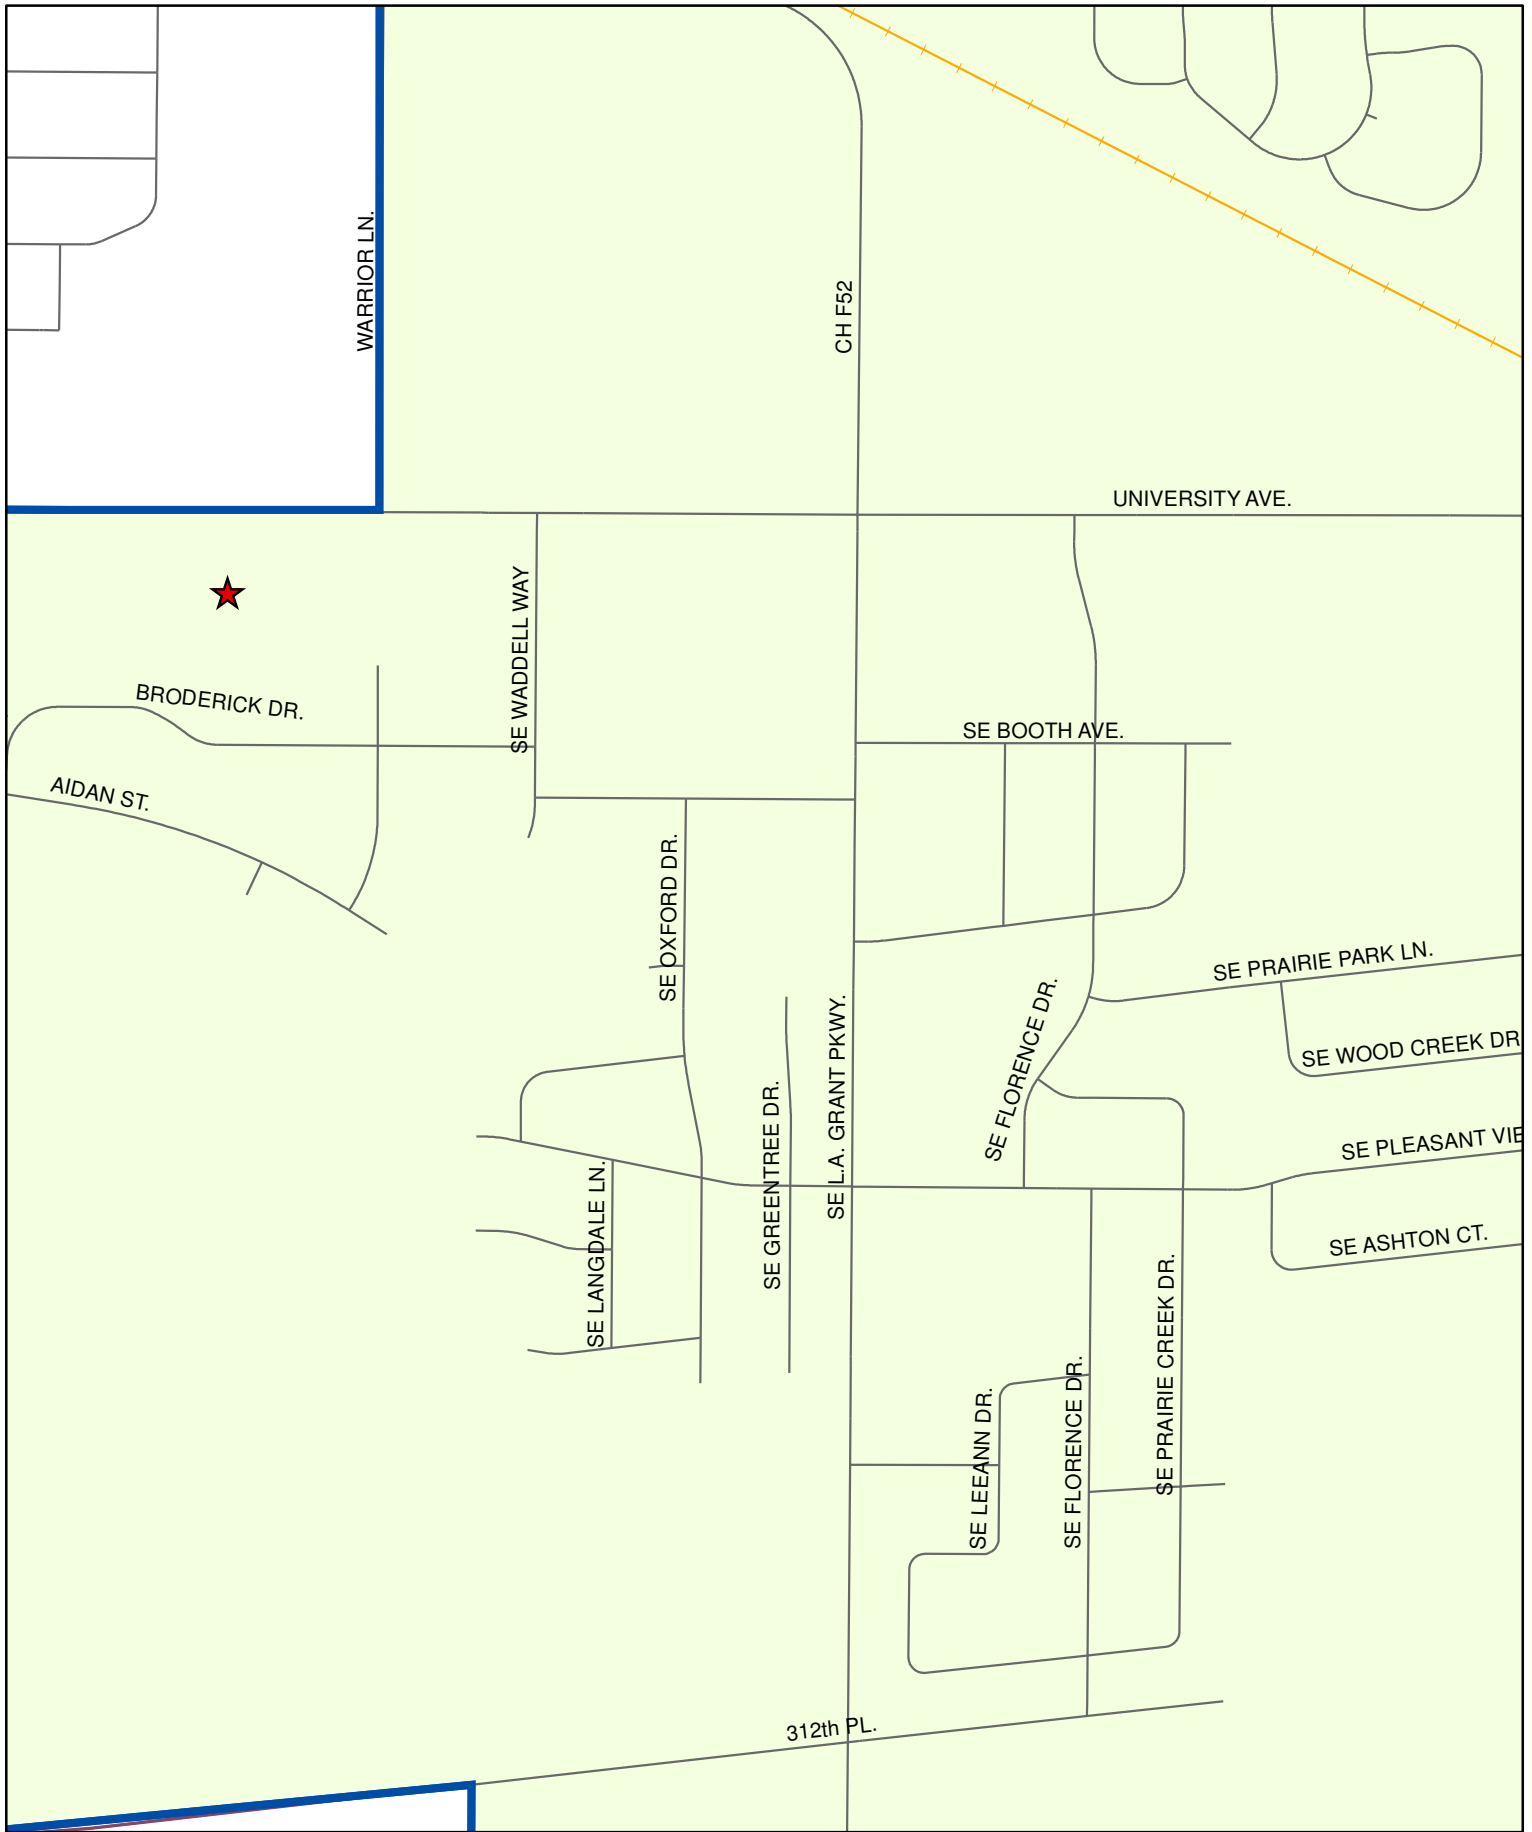

## WAUKEE-4 VOTING PRECINCT

Primary and General Election voting for the Waukee-4 Precinct will be held at:

**St. Boniface Church, 1200 Warrior Ln, Waukee**

To the best of our knowledge, the information shown on this map was correct at time of publication. However, the County makes no warranty to the accuracy of the information. This map was created by the Dallas County GIS Department. <http://geodallas.co.dallas.tx.us>

## WAUKEE-4 PRECINCT VOTING LOCATION

Primary and General Election voting for the Waukee-4 Precinct will be held at:

**St. Boniface Church, 1200 Warrior Ln, Waukee**

To the best of our knowledge, the information shown on this map was correct at time of publication. However, the County makes no warranty to the accuracy of the information. This map was created by the Dallas County GIS Department. <http://geodallas.co.dallas.texas.gov>