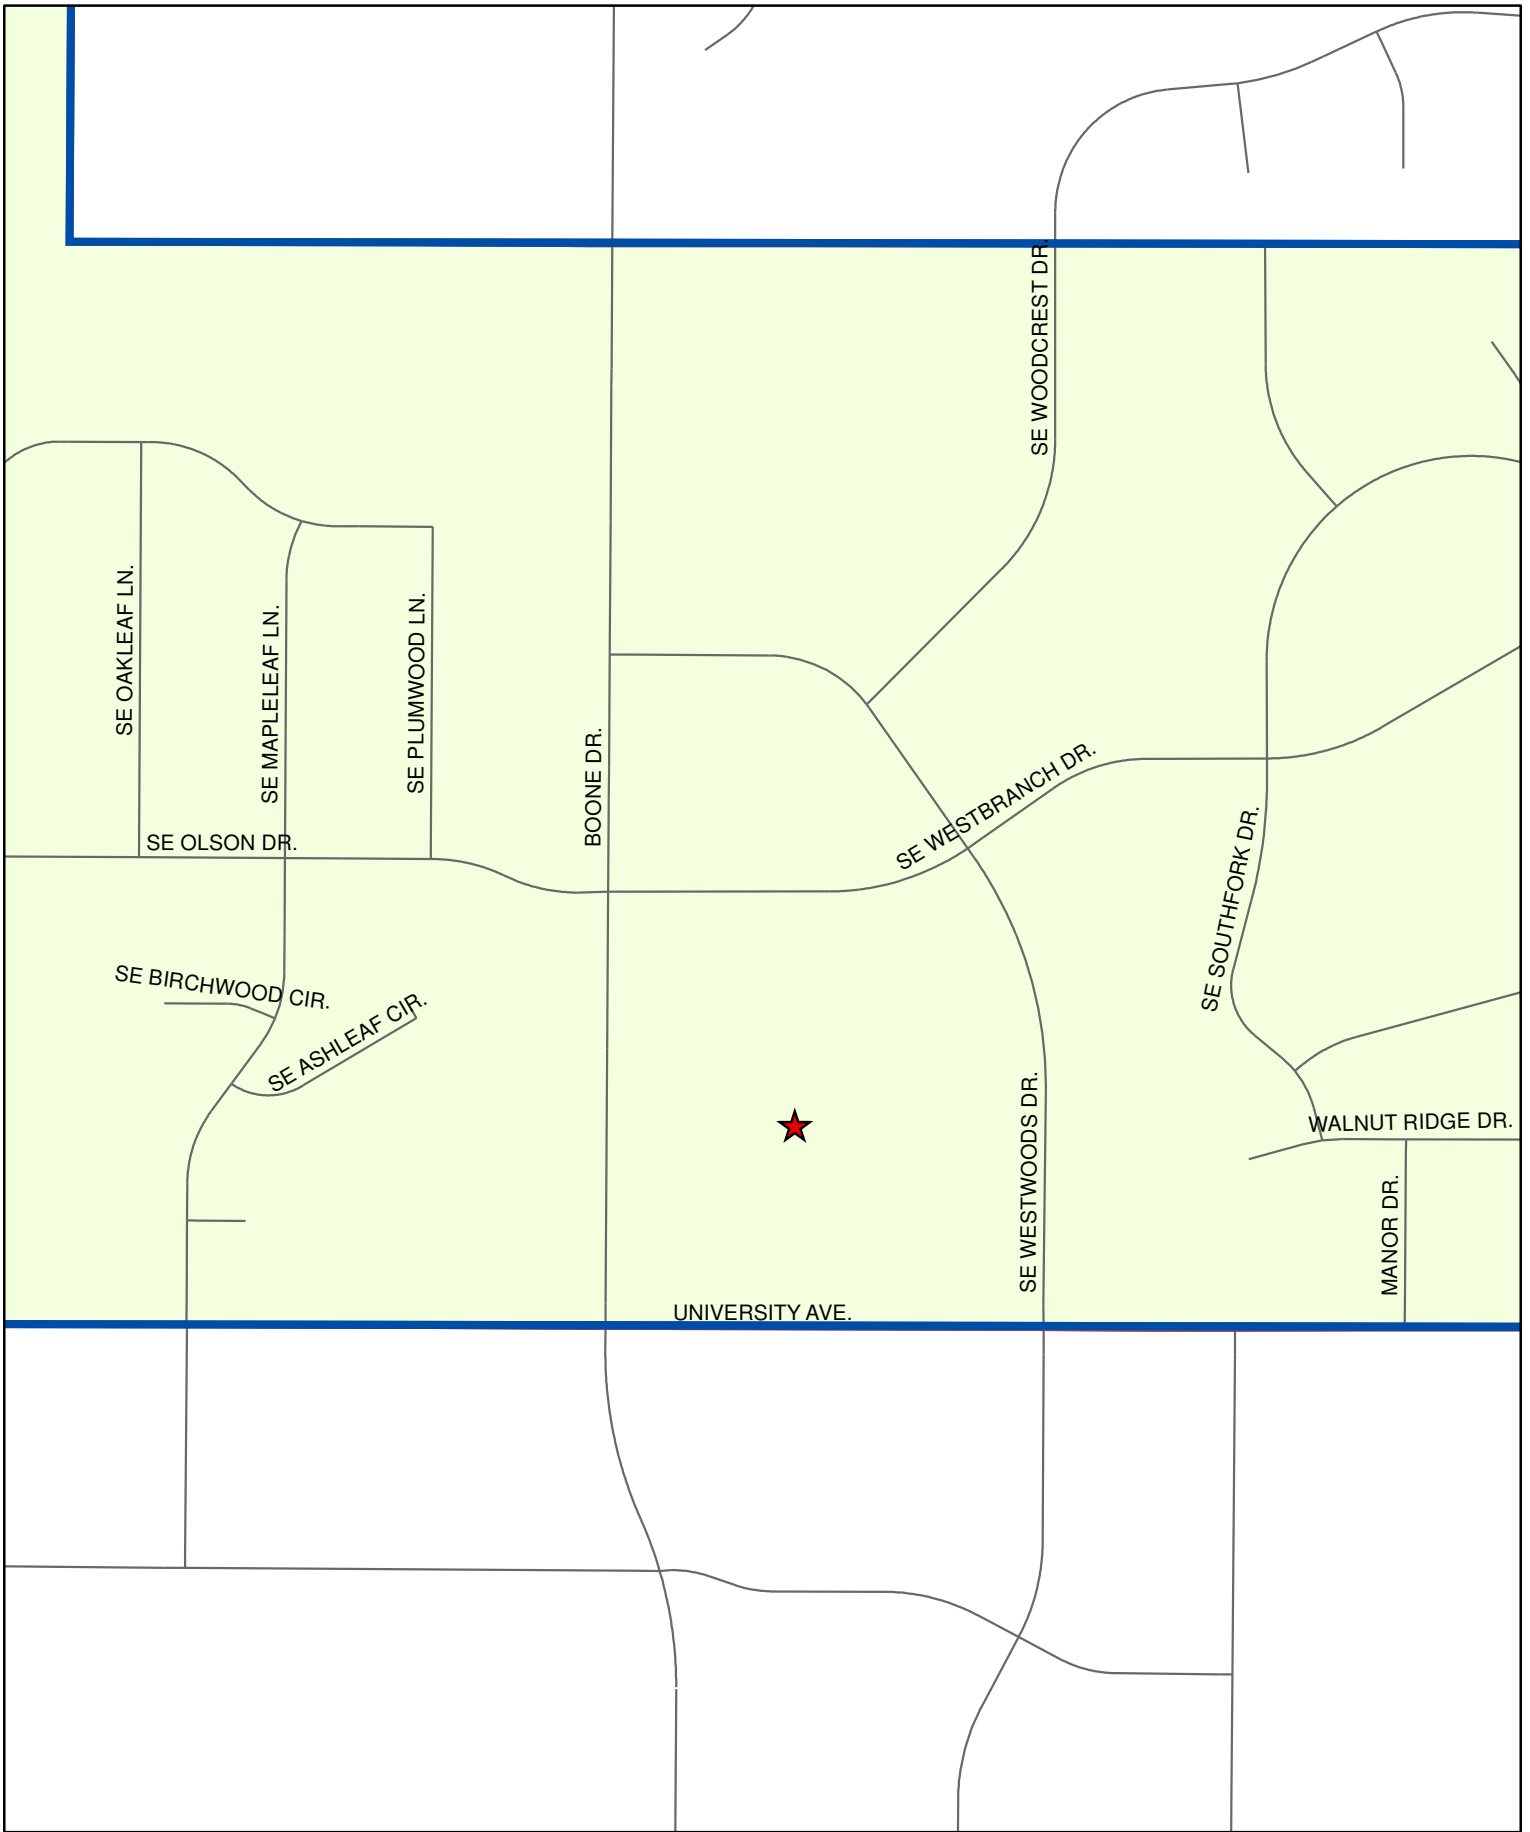

## WAUKE-3 VOTING PRECINCT

Primary and General Election voting for the Waukee-3 Precinct will be held at:

**Westview Church, 1155 Boone Dr, Waukee**

## WAUKEE-3 PRECINCT VOTING LOCATION

Primary and General Election voting for the Waukee-3 Precinct will be held at:

**Westview Church, 1155 Boone Dr, Waukee**