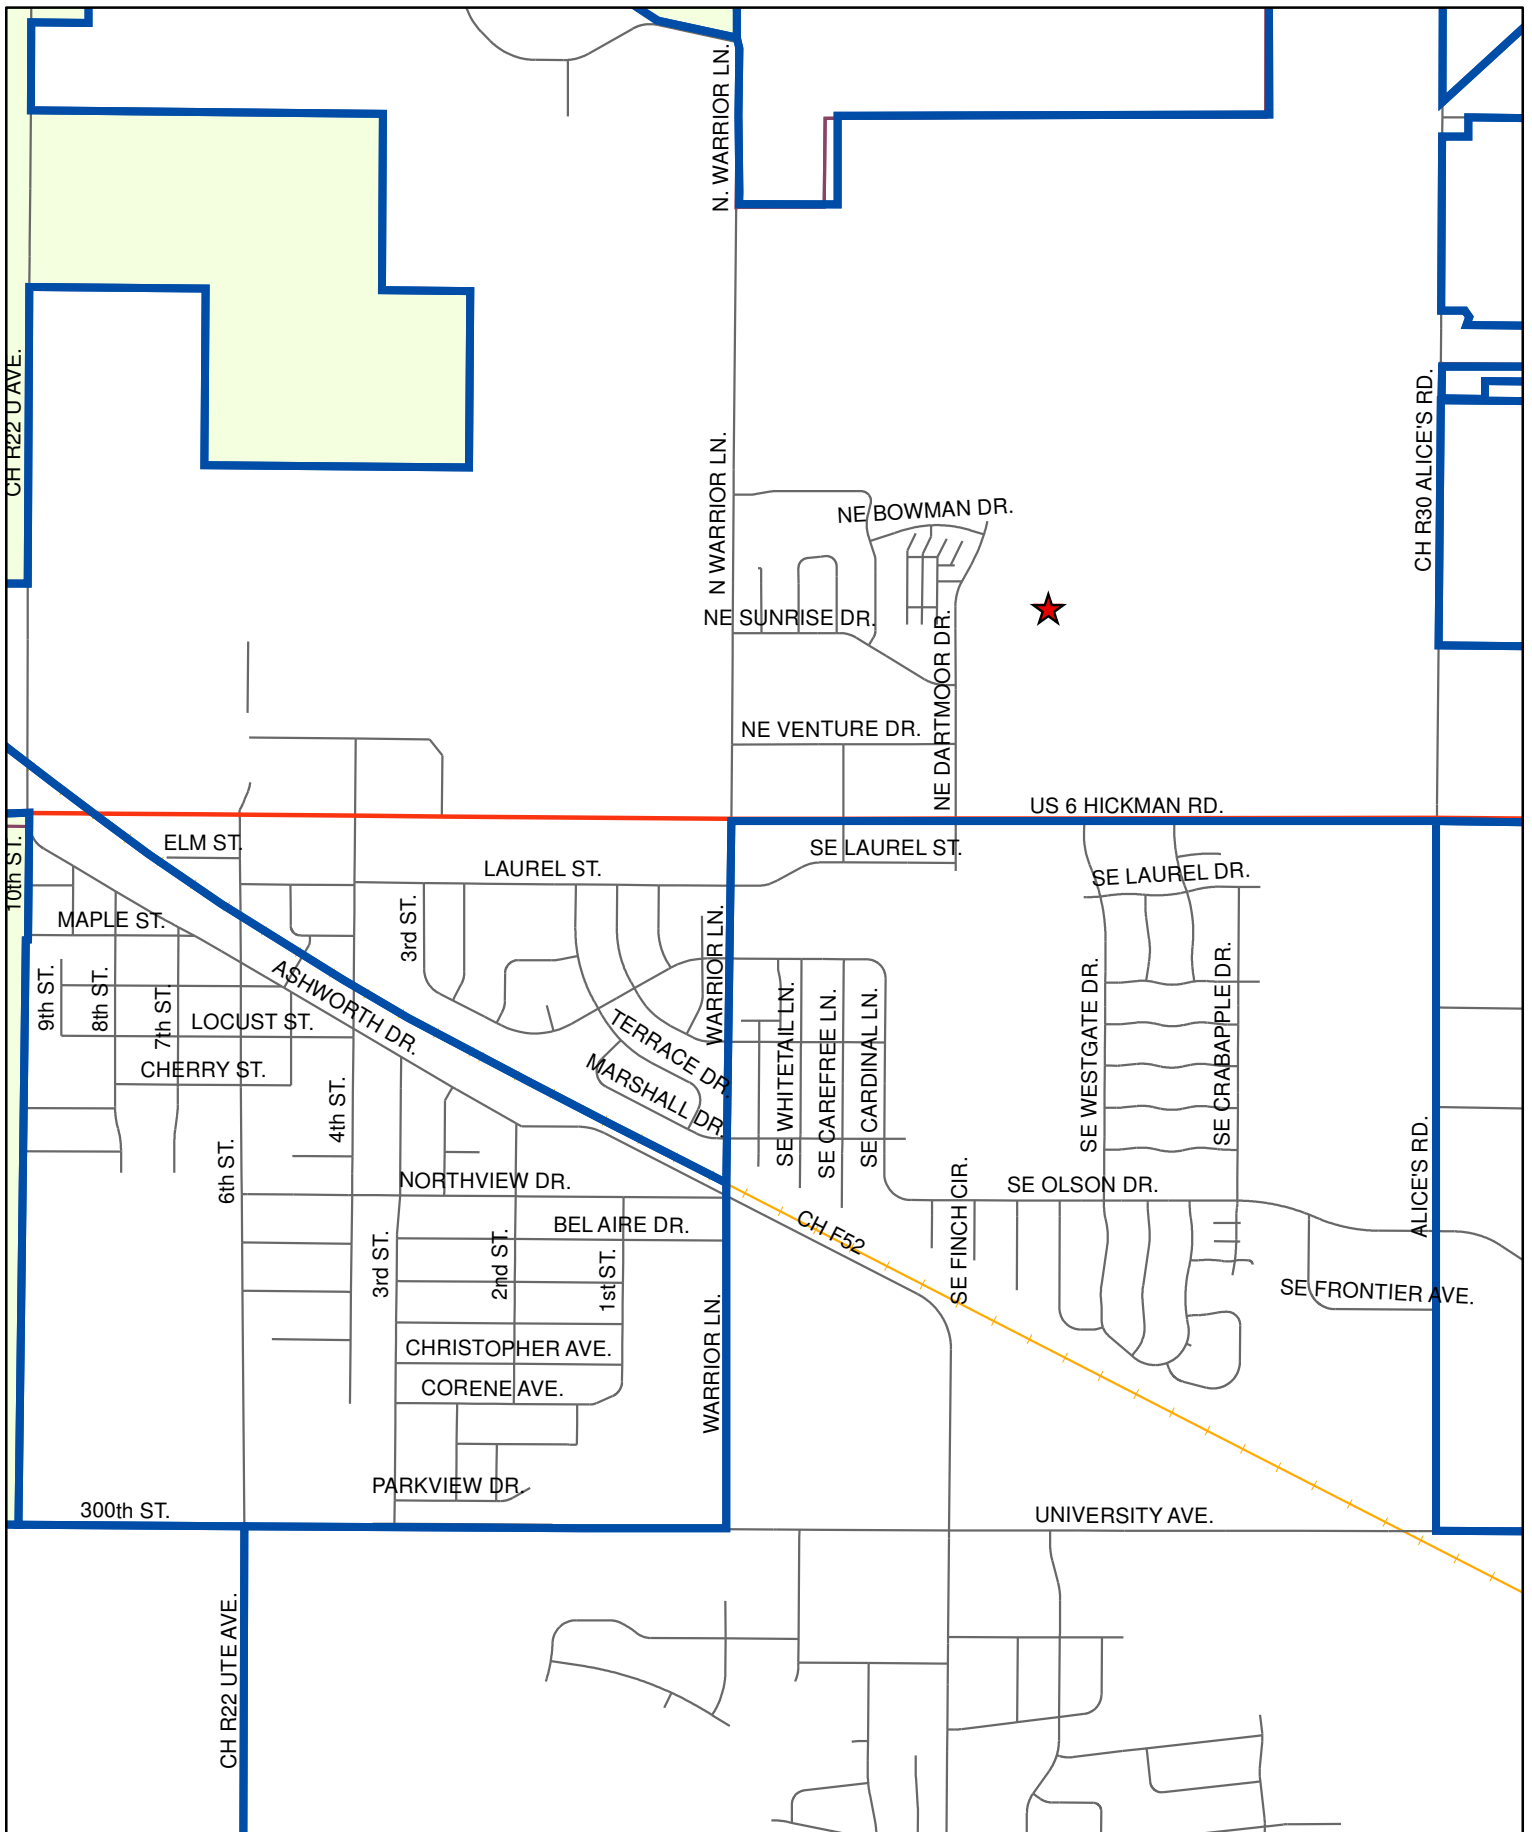

WALNUT/GRIMES/URBANDALE VOTING PRECINCT

Primary and General Election voting for the Walnut/Grimes/Urbandale Precinct will be held at:

Point of Grace Ministries, 305 NE Dartmoor Dr, Waukee

To the best of our knowledge, the information shown on this map was correct at time of publication. However, the County makes no warranty to the accuracy of the information. This map was created by the Dallas County GIS Department. <http://geodallas.co.dallas.ia.us>

WALNUT/GRIMES/URBANDALE PRECINCT VOTING LOCATION

Primary and General Election voting for the Walnut/Grimes/Urbandale Precinct will be held at:

Point of Grace Ministries, 305 NE Dartmoor Dr, Waukee

To the best of our knowledge, the information shown on this map was correct at time of publication. However, the County makes no warranty to the accuracy of the information. This map was created by the Dallas County GIS Department. <http://geodallas.co.dallas.tx.us>