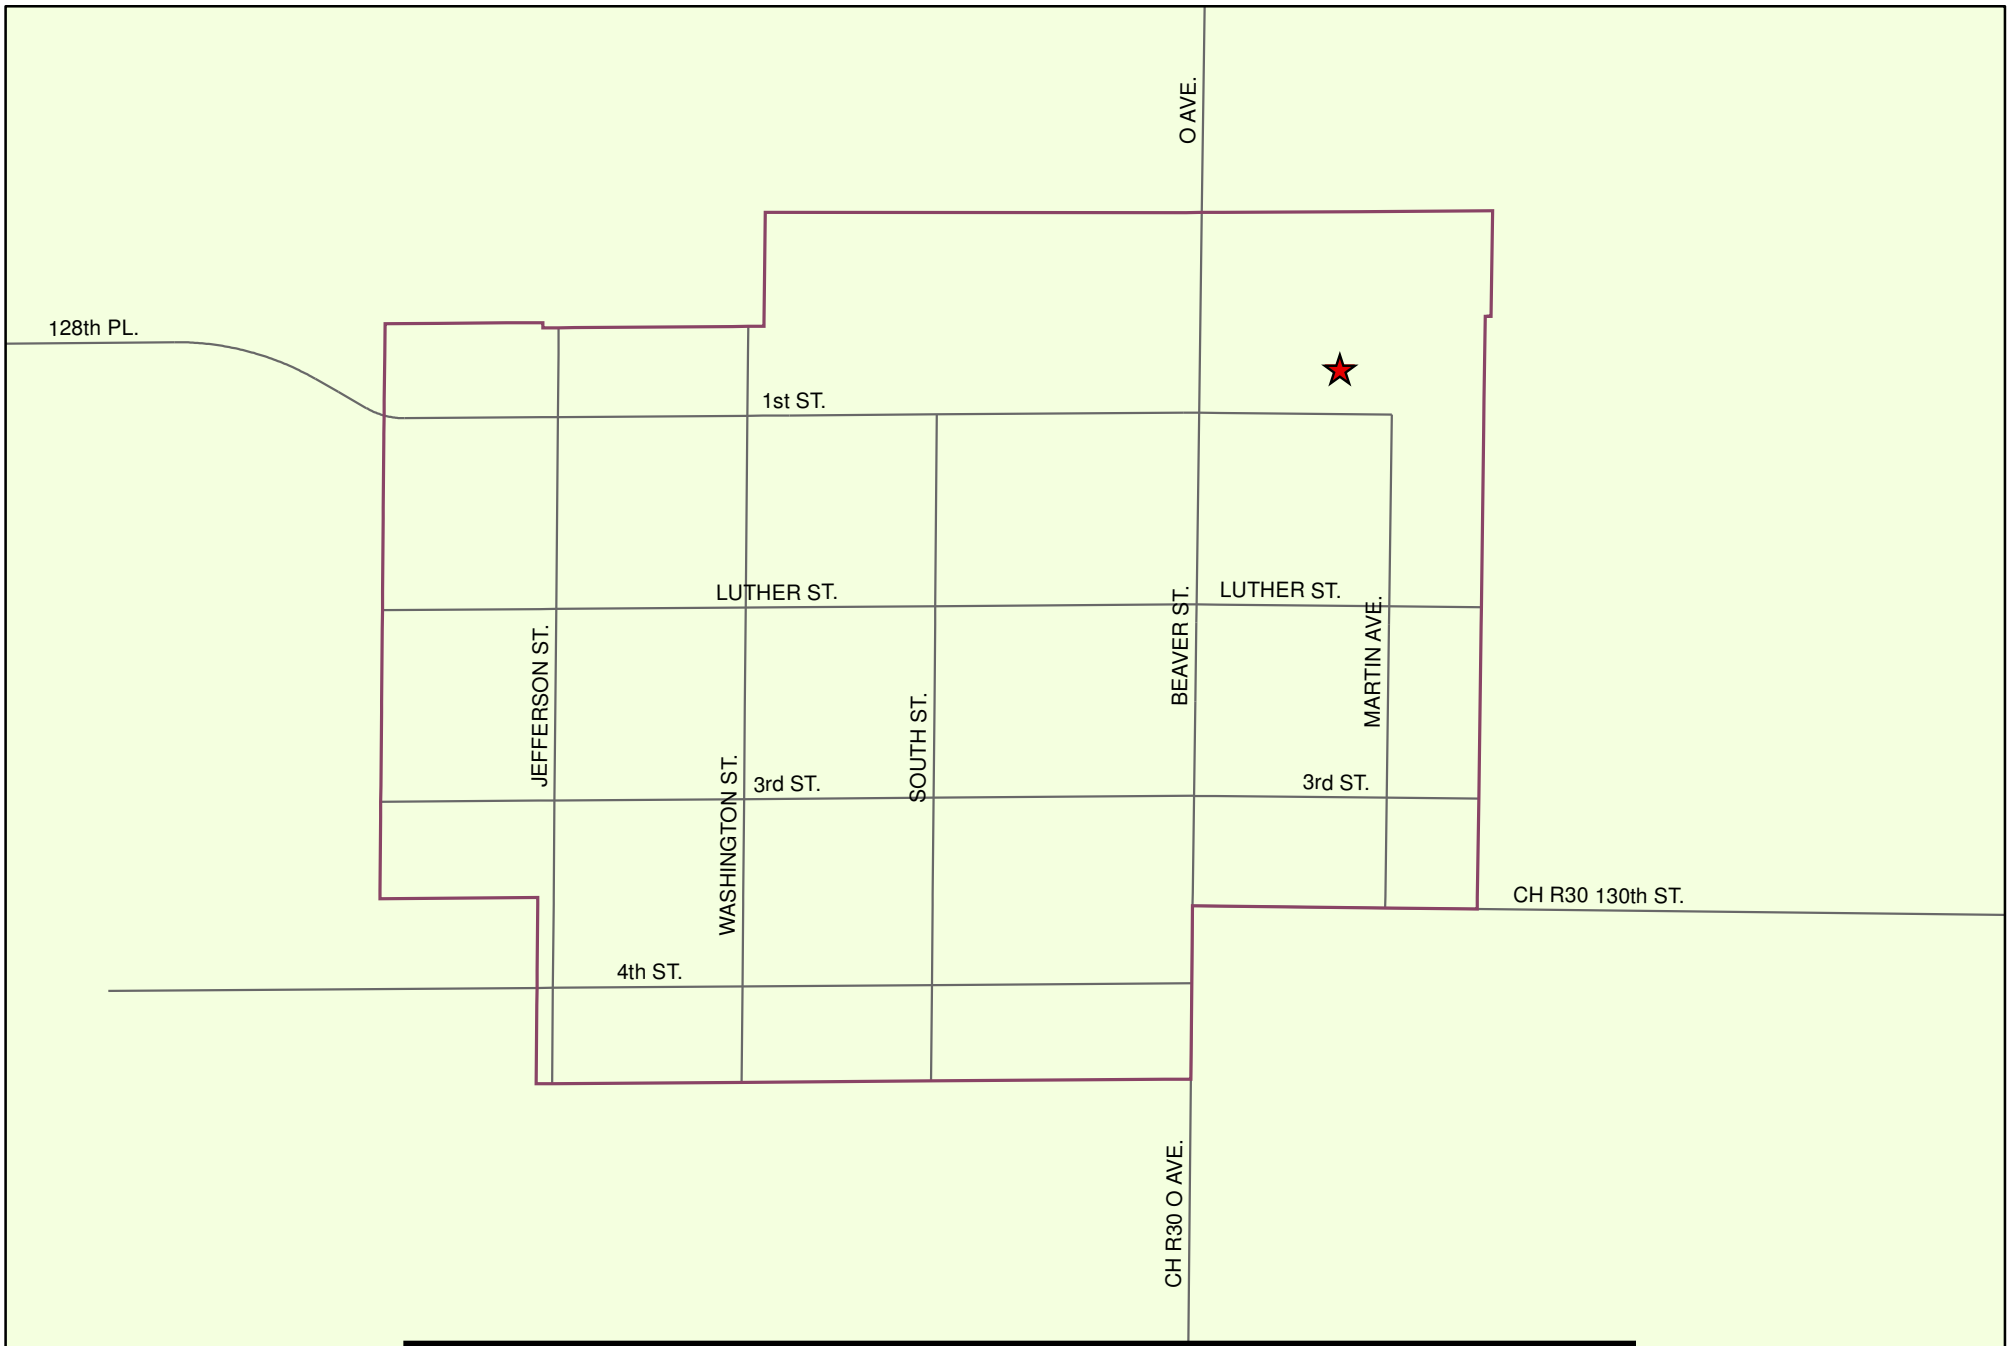

## SPRING VALLEY/BEAVER VOTING PRECINCT

Primary and General Election voting for the Spring Valley/Beaver Precinct will be held at:

**Bouton Community Center, 110 E 1st St, Bouton**

To the best of our knowledge, the information shown on this map was correct at time of publication. However, the County makes no warranty to the accuracy of the information.  
This map was created by the Dallas County GIS Department. <http://geodallas.co.dallas.texas.us>

## SPRING VALLEY/BEAVER PRECINCT VOTING LOCATION

Primary and General Election voting for the Spring Valley/Beaver Precinct will be held at:

**Bouton Community Center, 110 E 1st St, Bouton**

To the best of our knowledge, the information shown on this map was correct at time of publication. However, the County makes no warranty to the accuracy of the information. This map was created by the Dallas County GIS Department. <http://geodallas.co.dallas.texas.us>