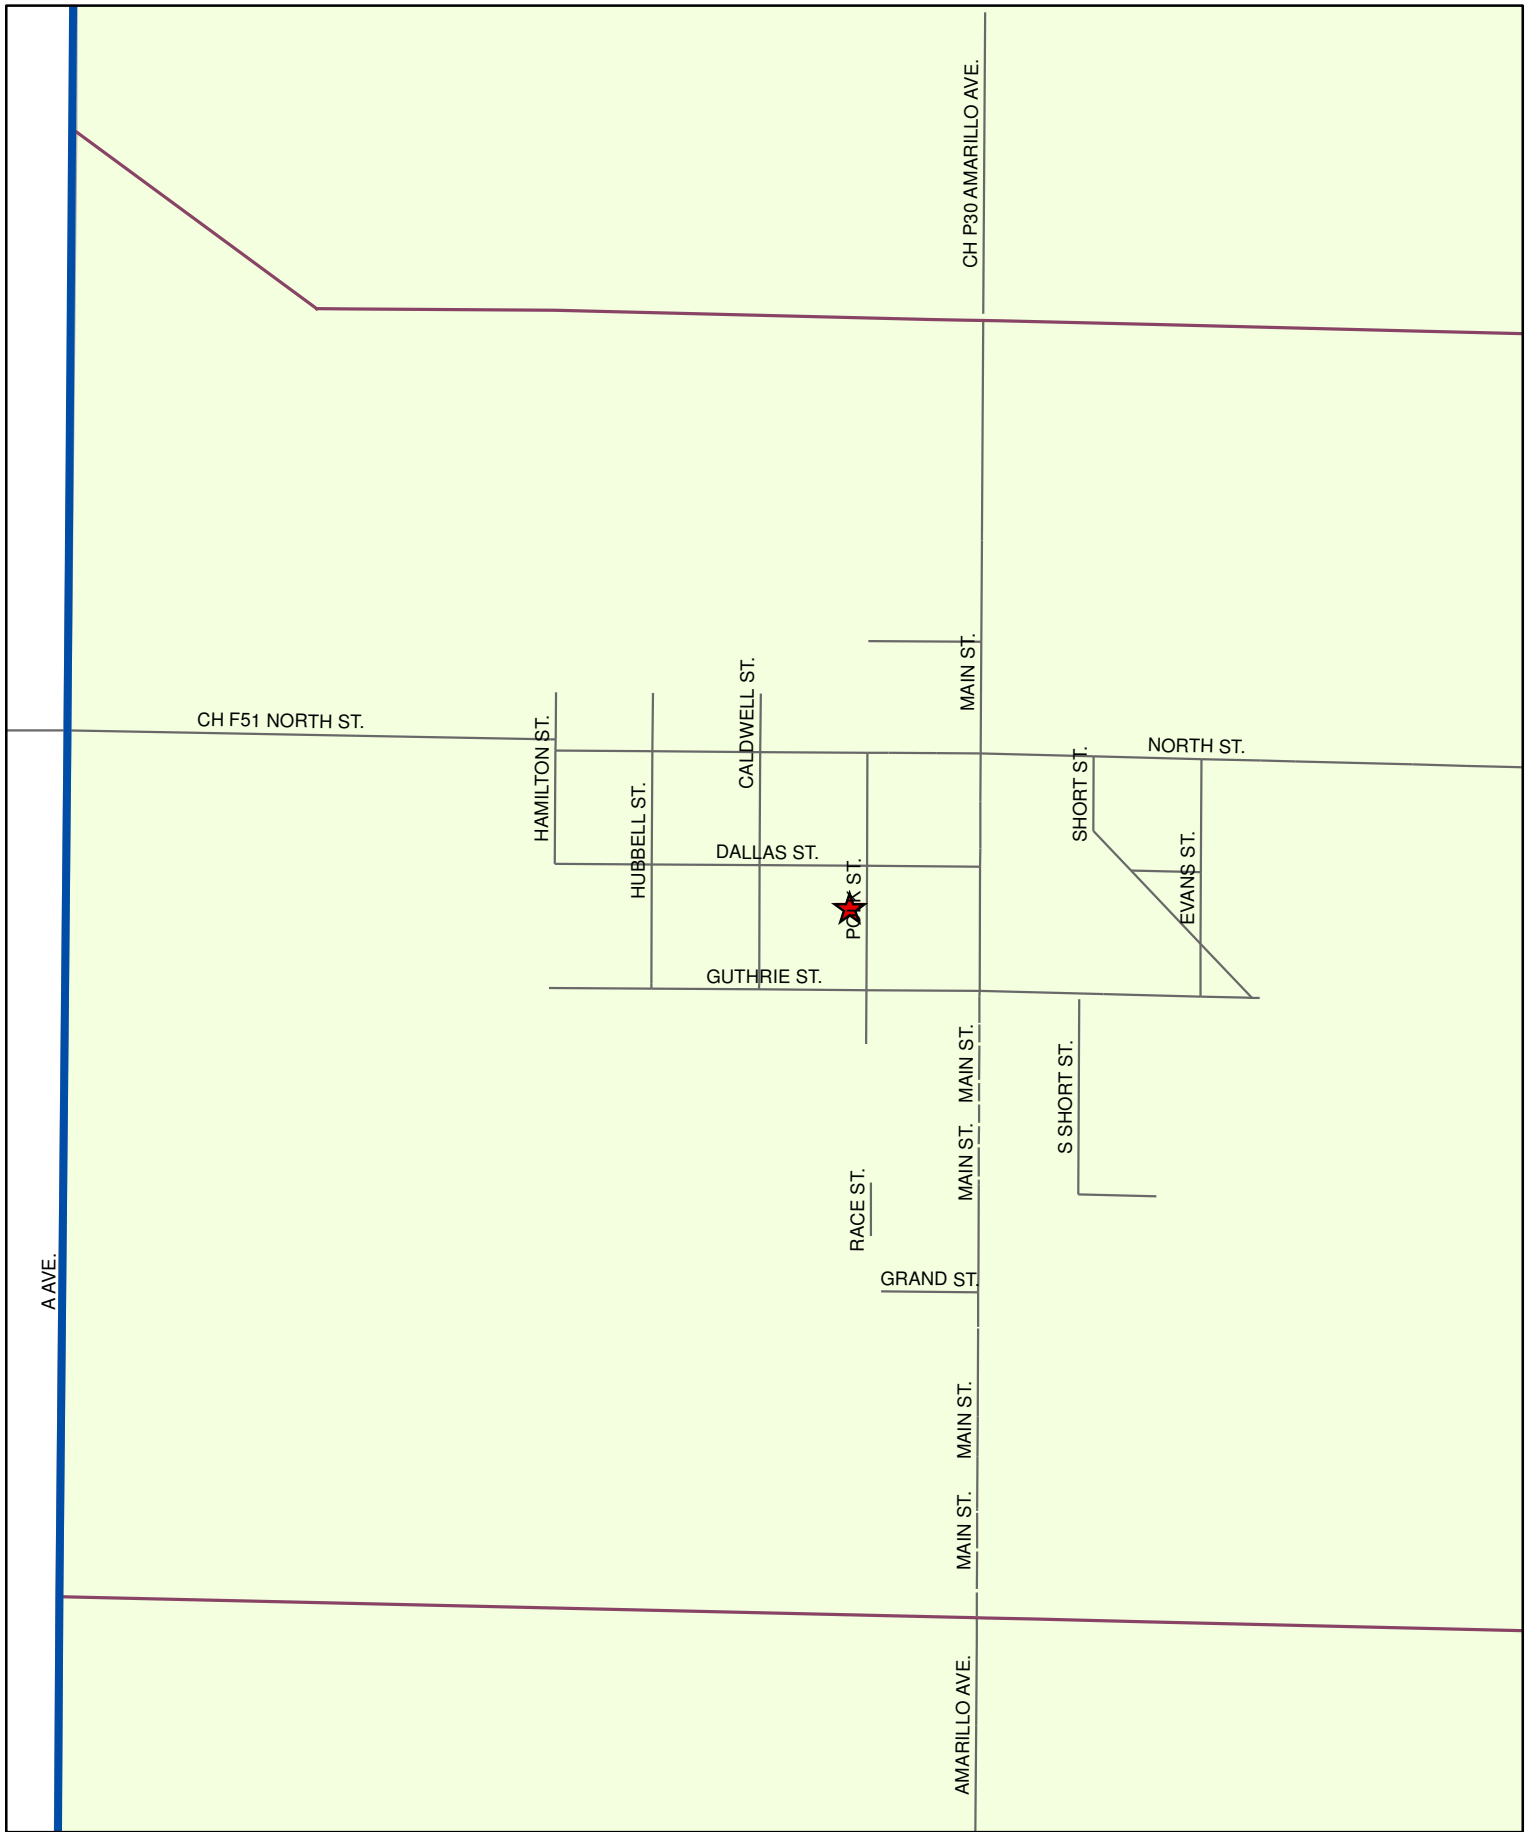

LINN VOTING PRECINCT

Primary and General Election voting for the Linn Precinct will be held at:

Linden Lions Club, 104 Polk St, Linden

LINN PRECINCT VOTING LOCATION

Primary and General Election voting for the Linn Precinct will be held at:

Linden Lions Club, 104 Polk St, Linden

To the best of our knowledge, the information shown on this map was correct at time of publication. However, the County makes no warranty to the accuracy of the information. This map was created by the Dallas County GIS Department. <http://geodallas.co.dallas.texas.us>