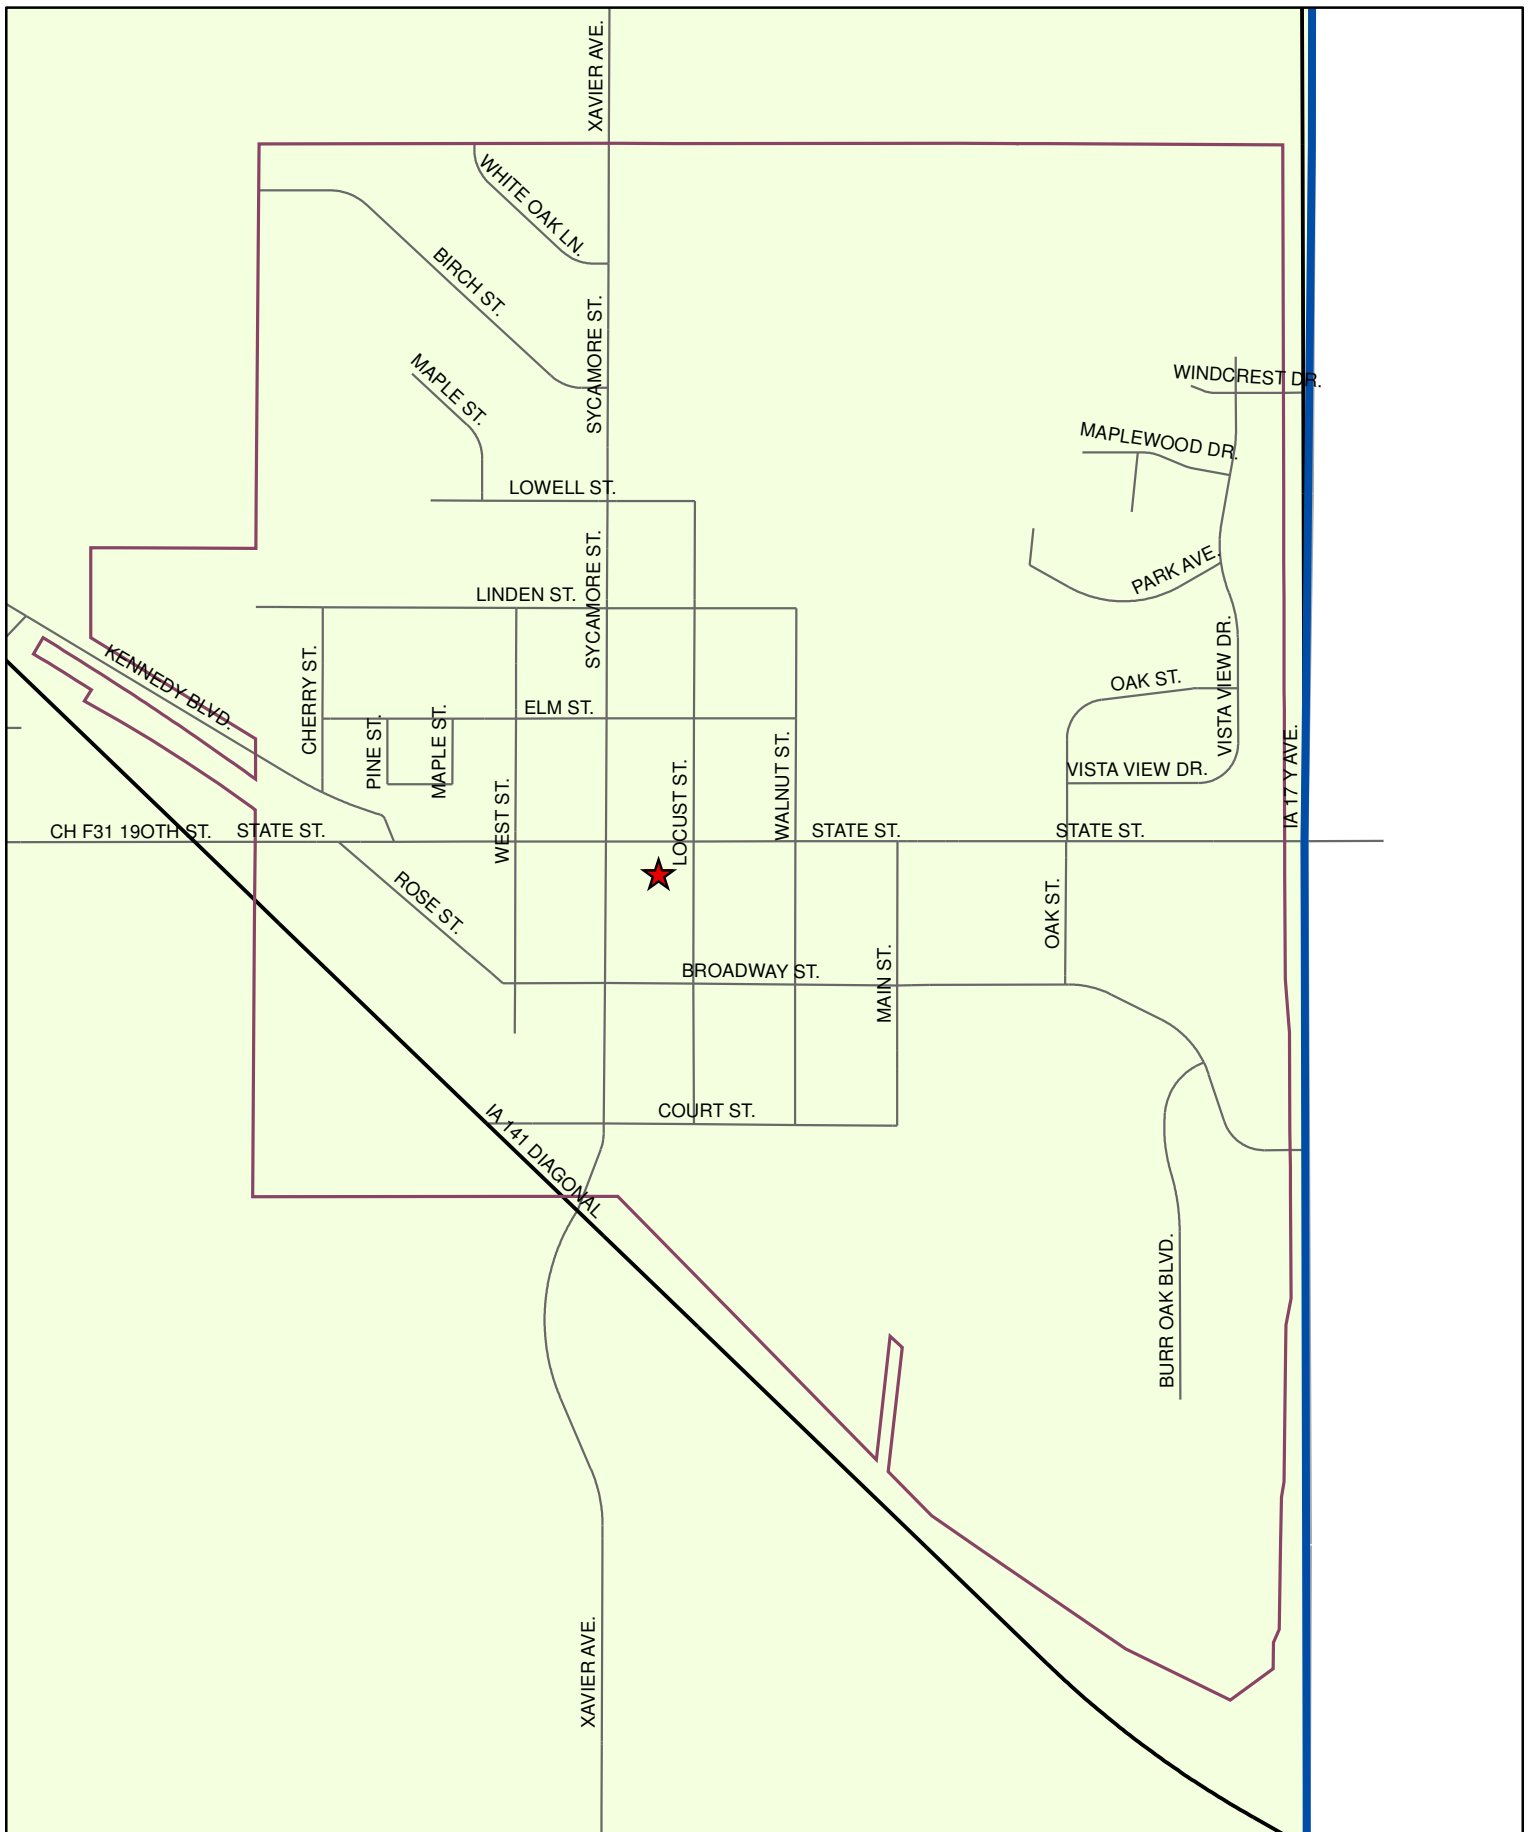

GRANT VOTING PRECINCT

Primary and General Election voting for the Grant Precinct will be held at:
Emmanuel United Methodist Church, 1910 Locust St, Granger

GRANT PRECINCT VOTING LOCATION

Primary and General Election voting for the Grant Precinct will be held at:

Emmanuel United Methodist Church, 1910 Locust St, Granger

To the best of our knowledge, the information shown on this map was correct at time of publication. However, the County makes no warranty to the accuracy of the information. This map was created by the Dallas County GIS Department. <http://geodallas.co.dallas.ia.us>