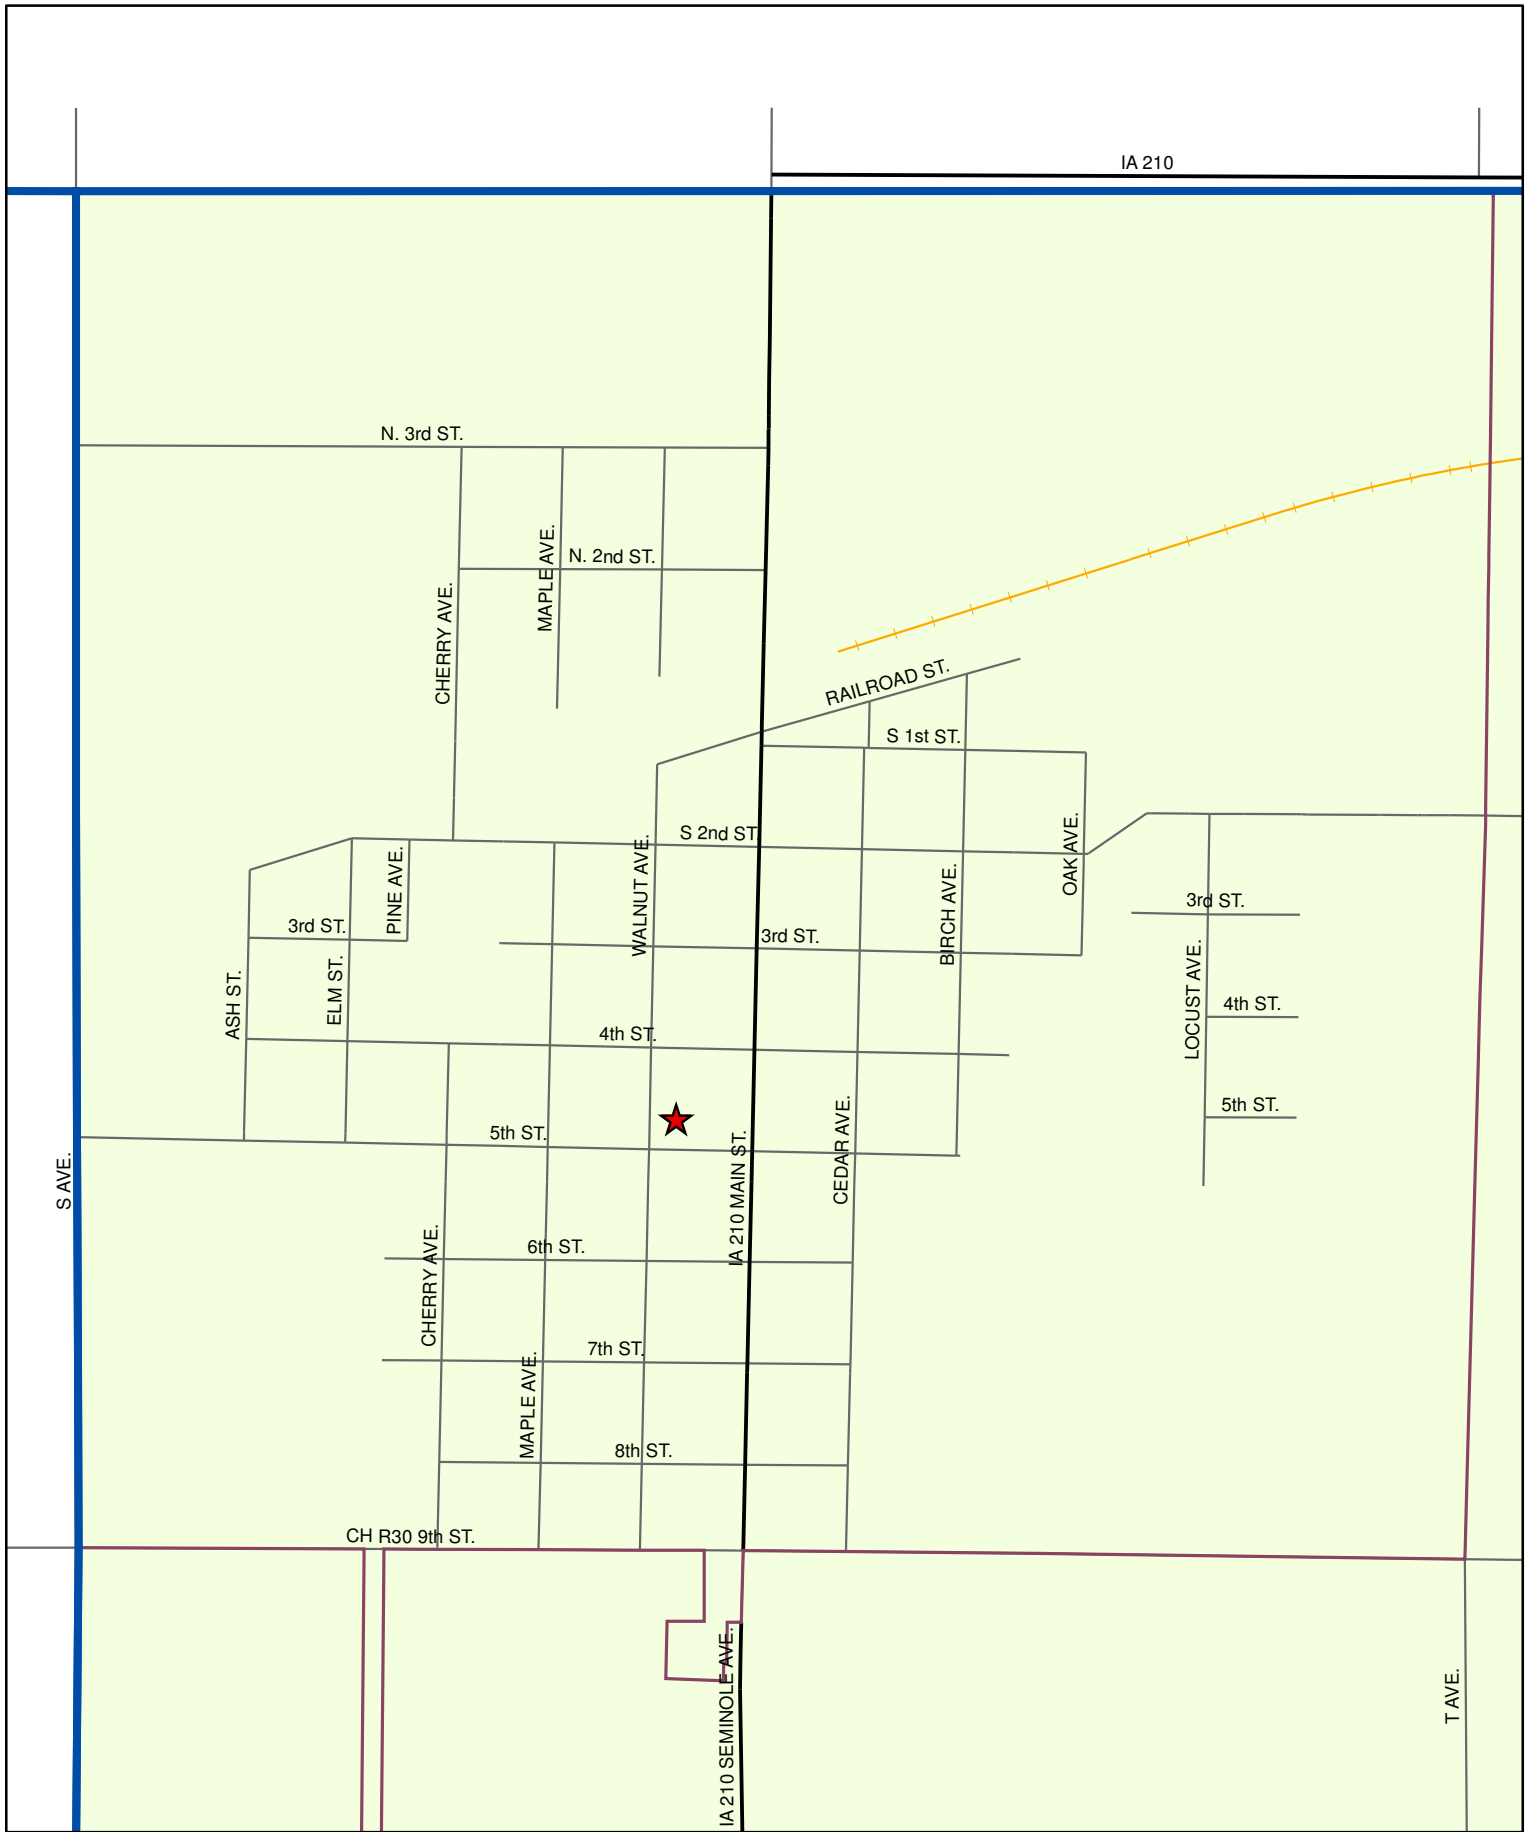

## DES MOINES VOTING PRECINCT

Primary and General Election voting for the Des Moines Precinct will be held at:

**United Methodist Church, 108 W 5th St, Woodward**

To the best of our knowledge, the information shown on this map was correct at time of publication. However, the County makes no warranty to the accuracy of the information. This map was created by the Dallas County GIS Department. <http://geodallas.co.dallas.ia.us>

## DES MOINES PRECINCT VOTING LOCATION

Primary and General Election voting for the Des Moines Precinct will be held at:

**United Methodist Church, 108 W 5th St, Woodward**

To the best of our knowledge, the information shown on this map was correct at time of publication. However, the County makes no warranty to the accuracy of the information. This map was created by the Dallas County GIS Department. <http://geodallas.co.dallas.texas.us>