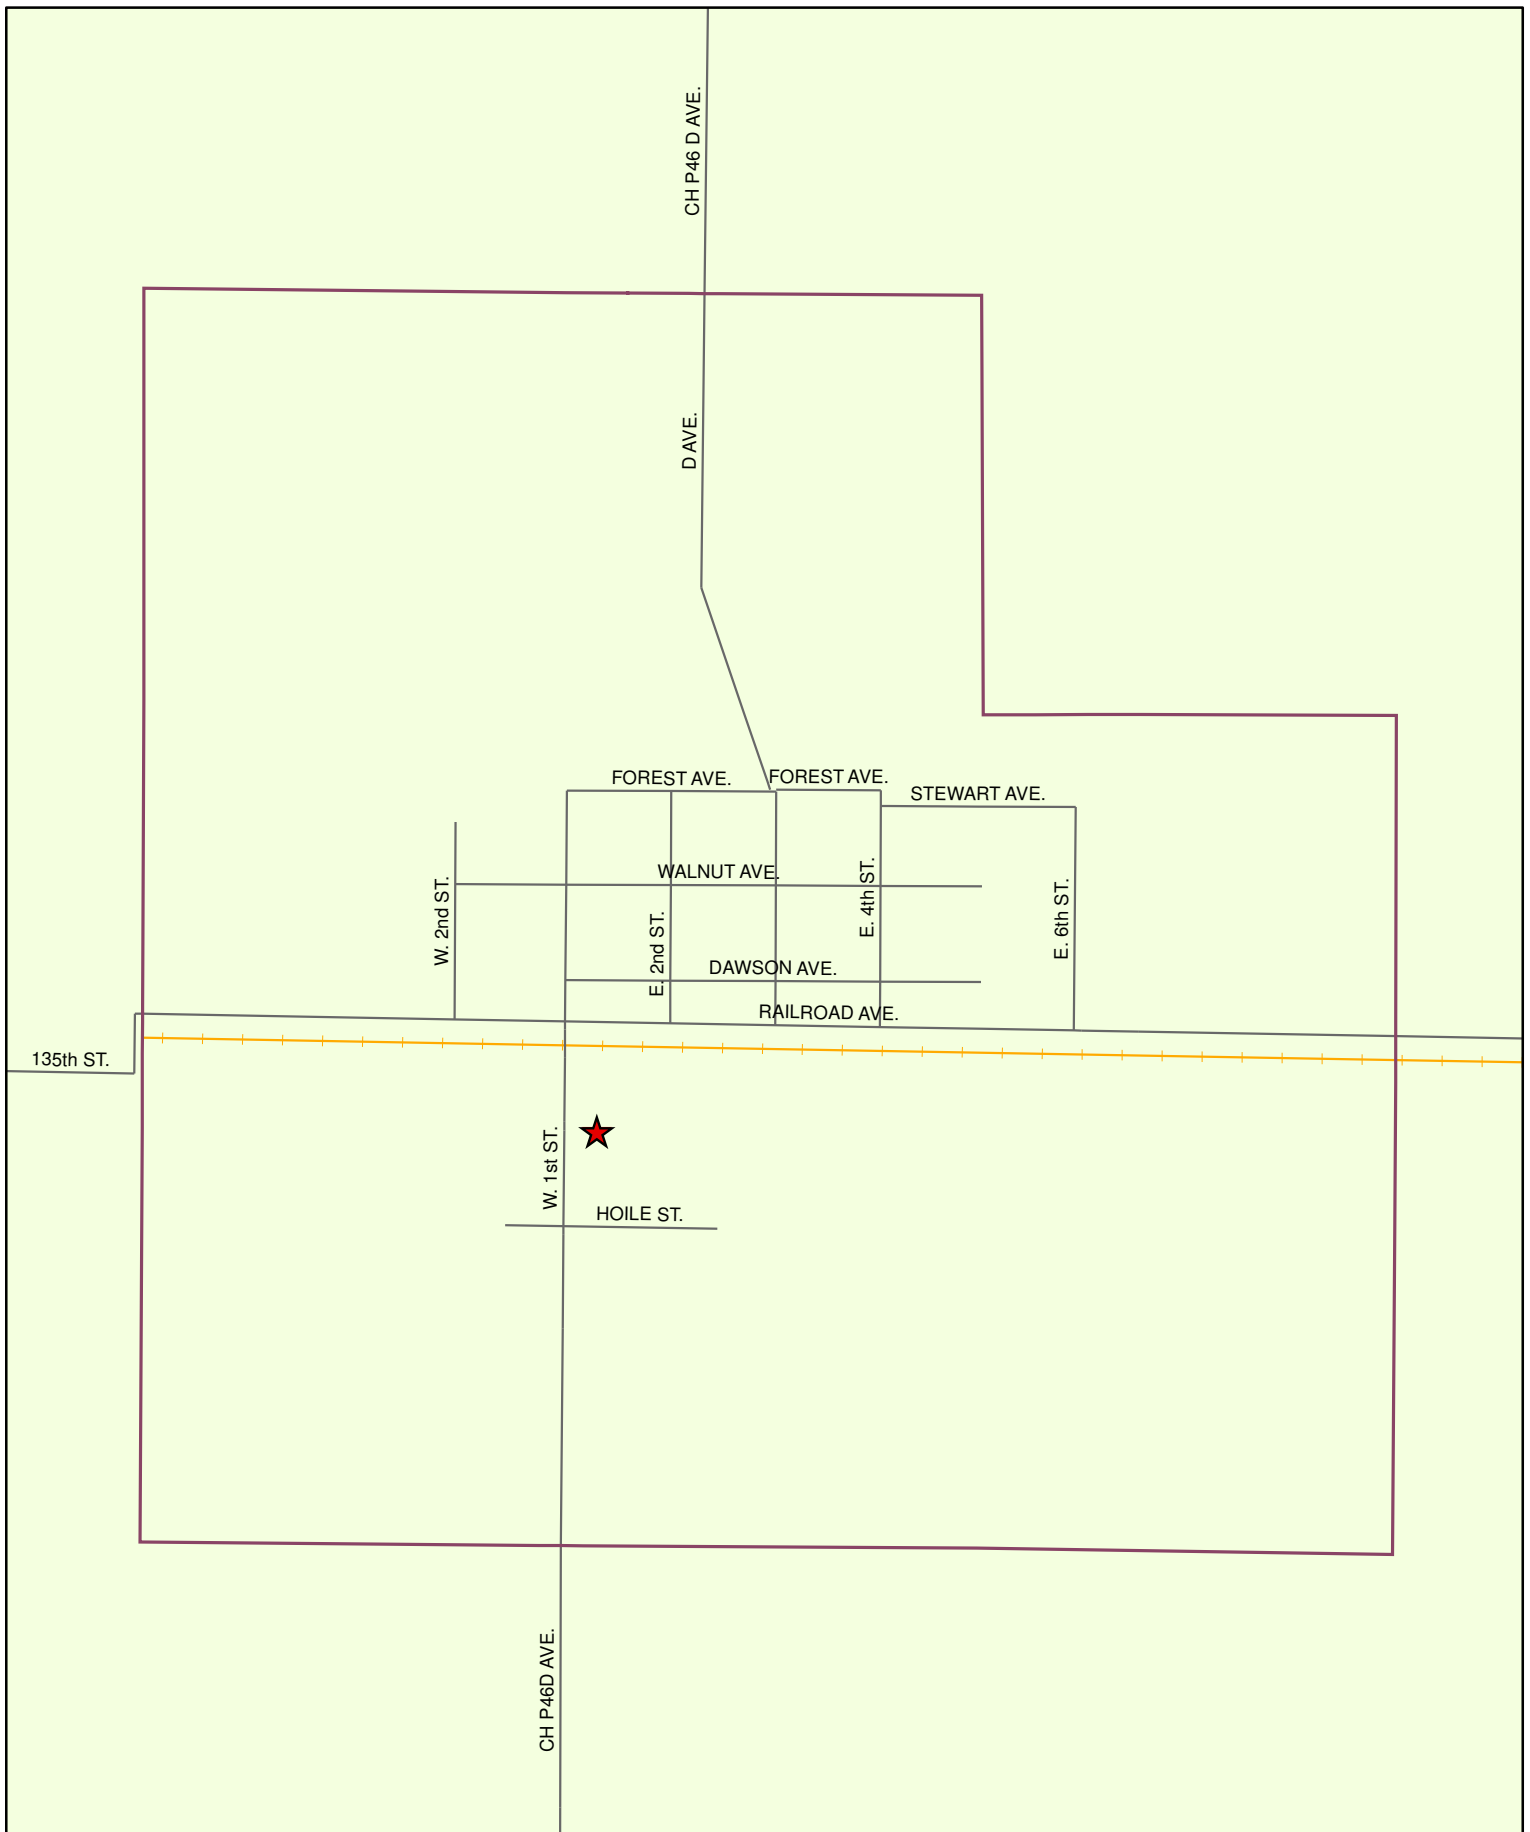

## DALLAS VOTING PRECINCT

Primary and General Election voting for the Dallas Precinct will be held at:

**Dawson Fire Station**

To the best of our knowledge, the information shown on this map was correct at time of publication. However, the County makes no warranty to the accuracy of the information. This map was created by the Dallas County GIS Department. <http://geodallas.co.dallas.ia.us>

**DALLAS PRECINCT VOTING LOCATION**  
 Primary and General Election voting for the Dallas Precinct will be held at:  
**Dawson Fire Station**

To the best of our knowledge, the information shown on this map was correct at time of publication. However, the County makes no warranty to the accuracy of the information. This map was created by the Dallas County GIS Department. <http://geodallas.co.dallas.tx.us>