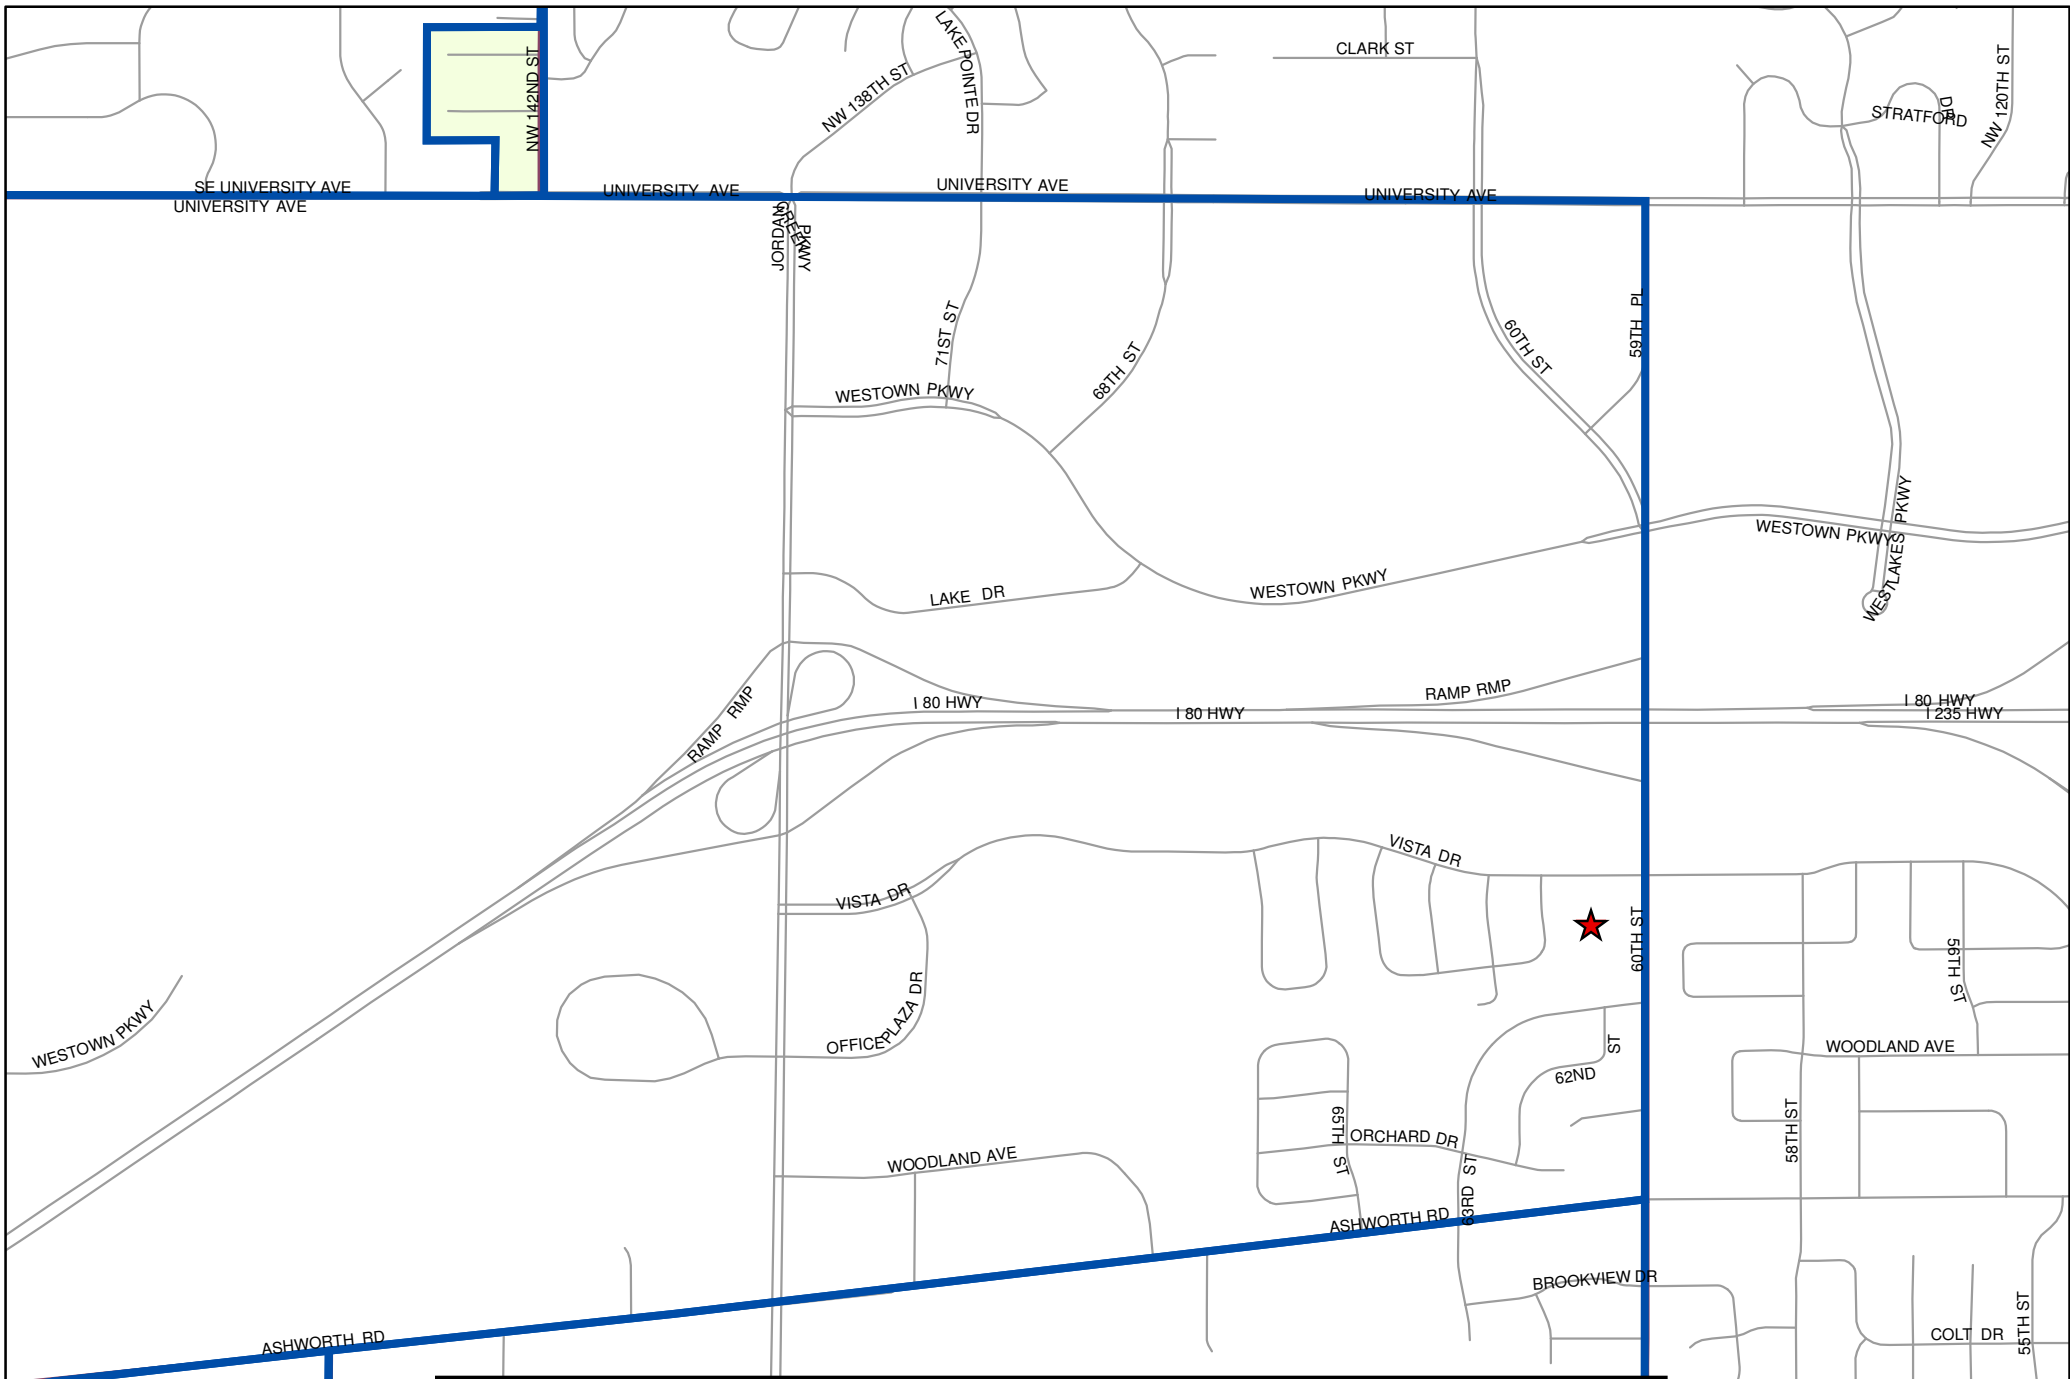

## CLIVE VOTING PRECINCT

Primary and General Election voting for the Clive Precinct will be held at:

**Crossroads Fellowship Christian Reformed Church, 1200 60th St, WDM**

To the best of our knowledge, the information shown on this map was correct at time of publication. However, the County makes no warranty to the accuracy of the information. This map was created by the Dallas County GIS Department. <http://geodallas.co.dallas.texas.us>

# CLIVE PRECINCT VOTING LOCATION

Primary and General Election voting for the Clive Precinct will be held at:

**Crossroads Fellowship Christian Reformed Church, 1200 60th St, WDM**

To the best of our knowledge, the information shown on this map was correct at time of publication. However, the County makes no warranty to the accuracy of the information. This map was created by the Dallas County GIS Department. <http://geodallas.co.dallas.texas.us>