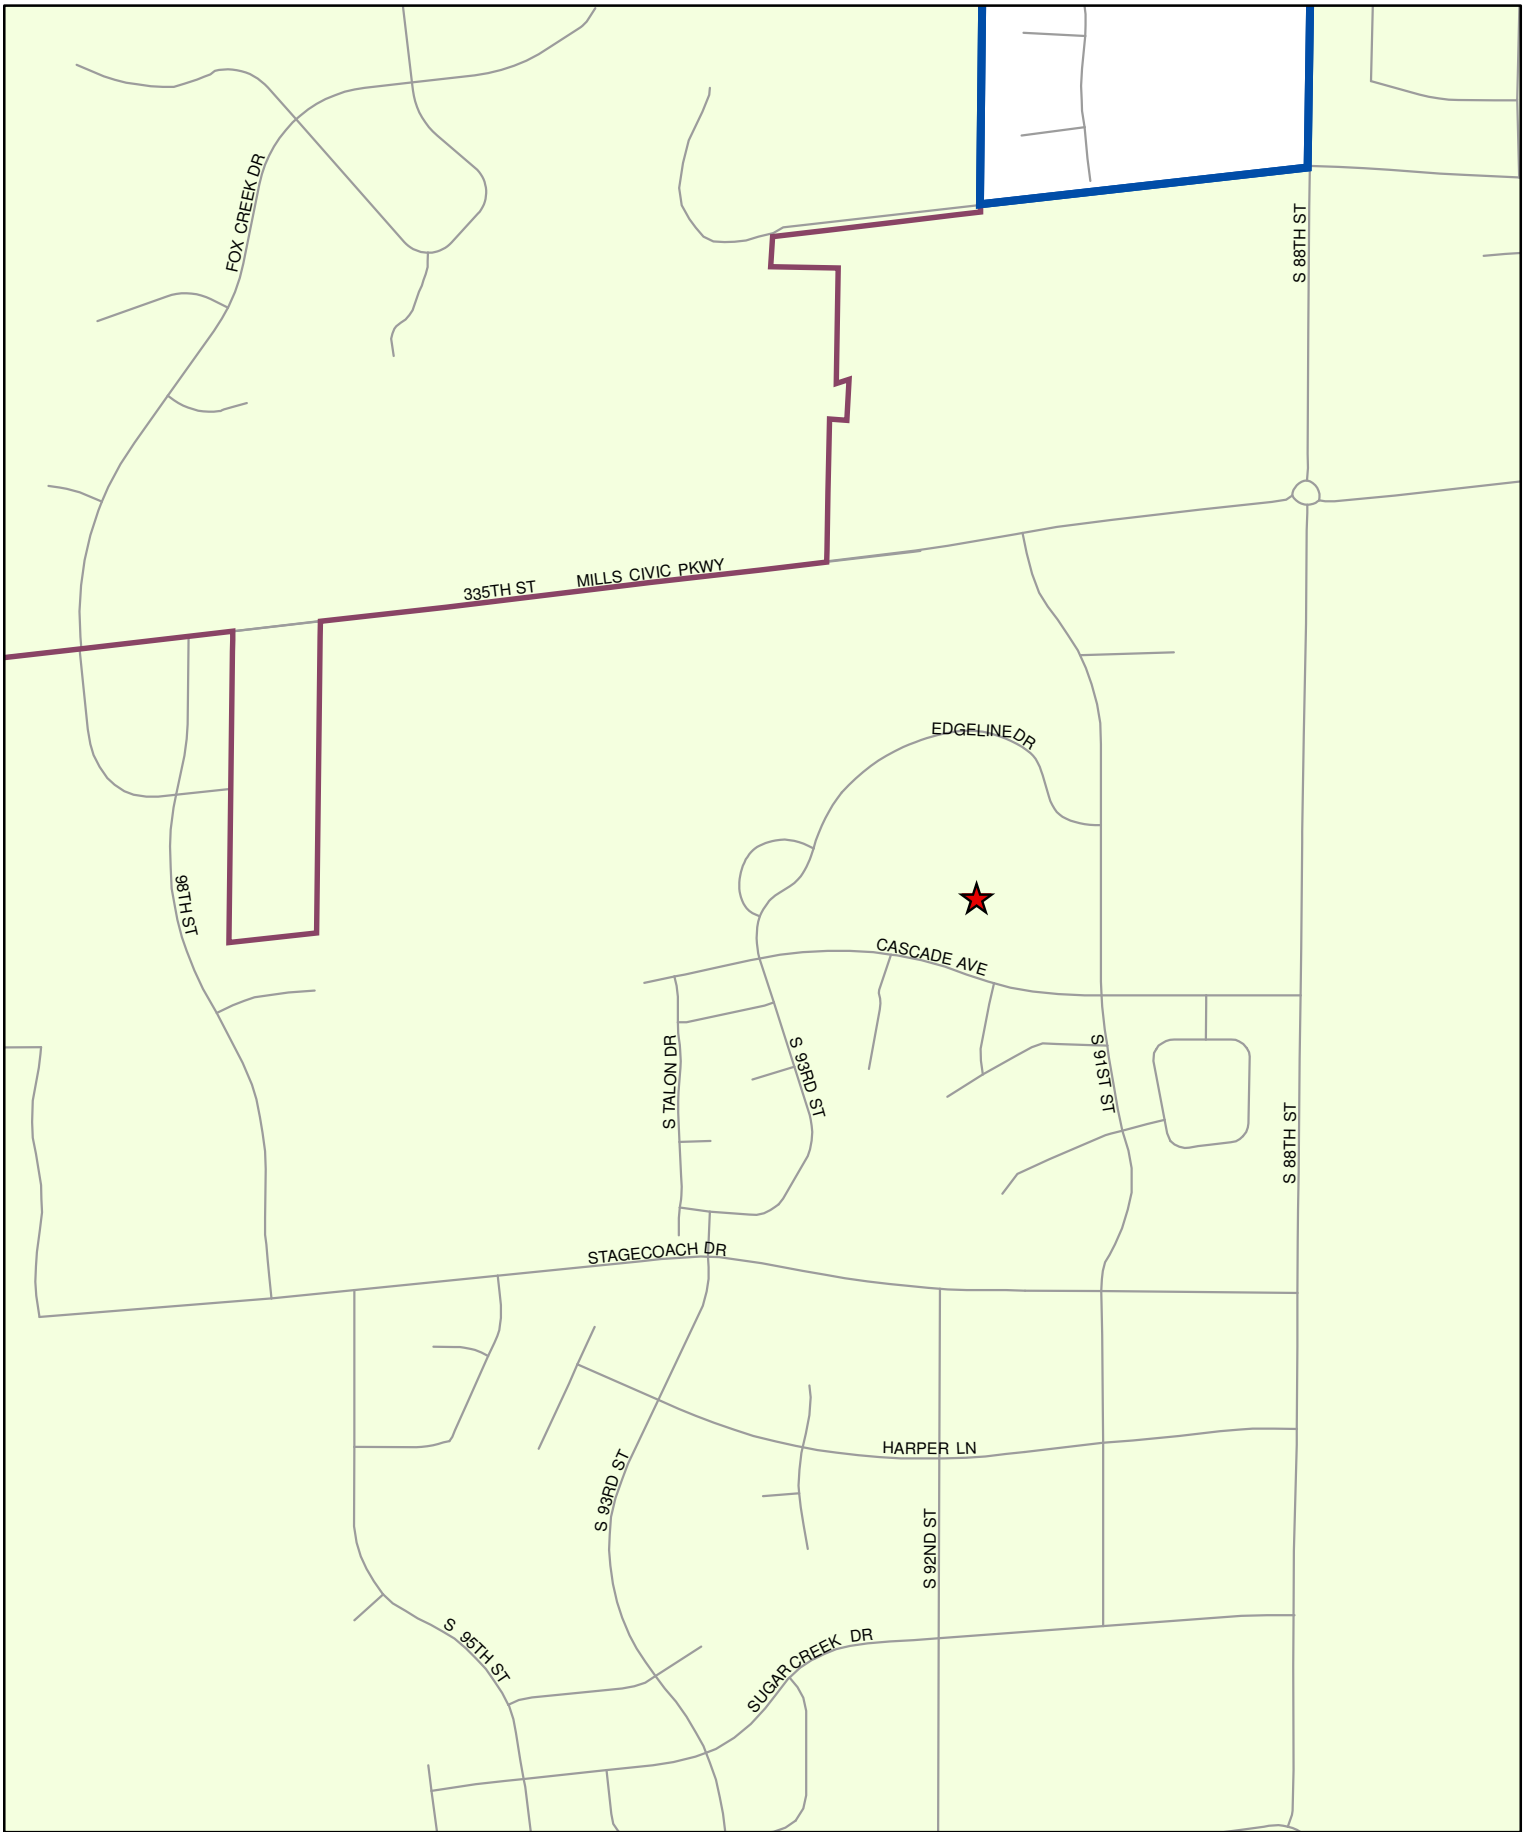

## WEST DES MOINES-3/BOONE VOTING PRECINCT

Primary and General Election voting for the West Des Moines-3/Boone Precinct will be held at:

**Edgewater Wesley Life Community, 9225 Cascade Ave, West Des Moines**

To the best of our knowledge, the information shown on this map was correct at time of publication. However, the County makes no warranty to the accuracy of the information. This map was created by the Dallas County GIS Department. <http://geodallas.co.dallas.texas.us>

## WEST DES MOINES-3/BOONE PRECINCT VOTING LOCATION

Primary and General Election voting for the West Des Moines-3/Boone Precinct will be held at:

**Edgewater Wesley Life Community, 9225 Cascade Ave, West Des Moines**