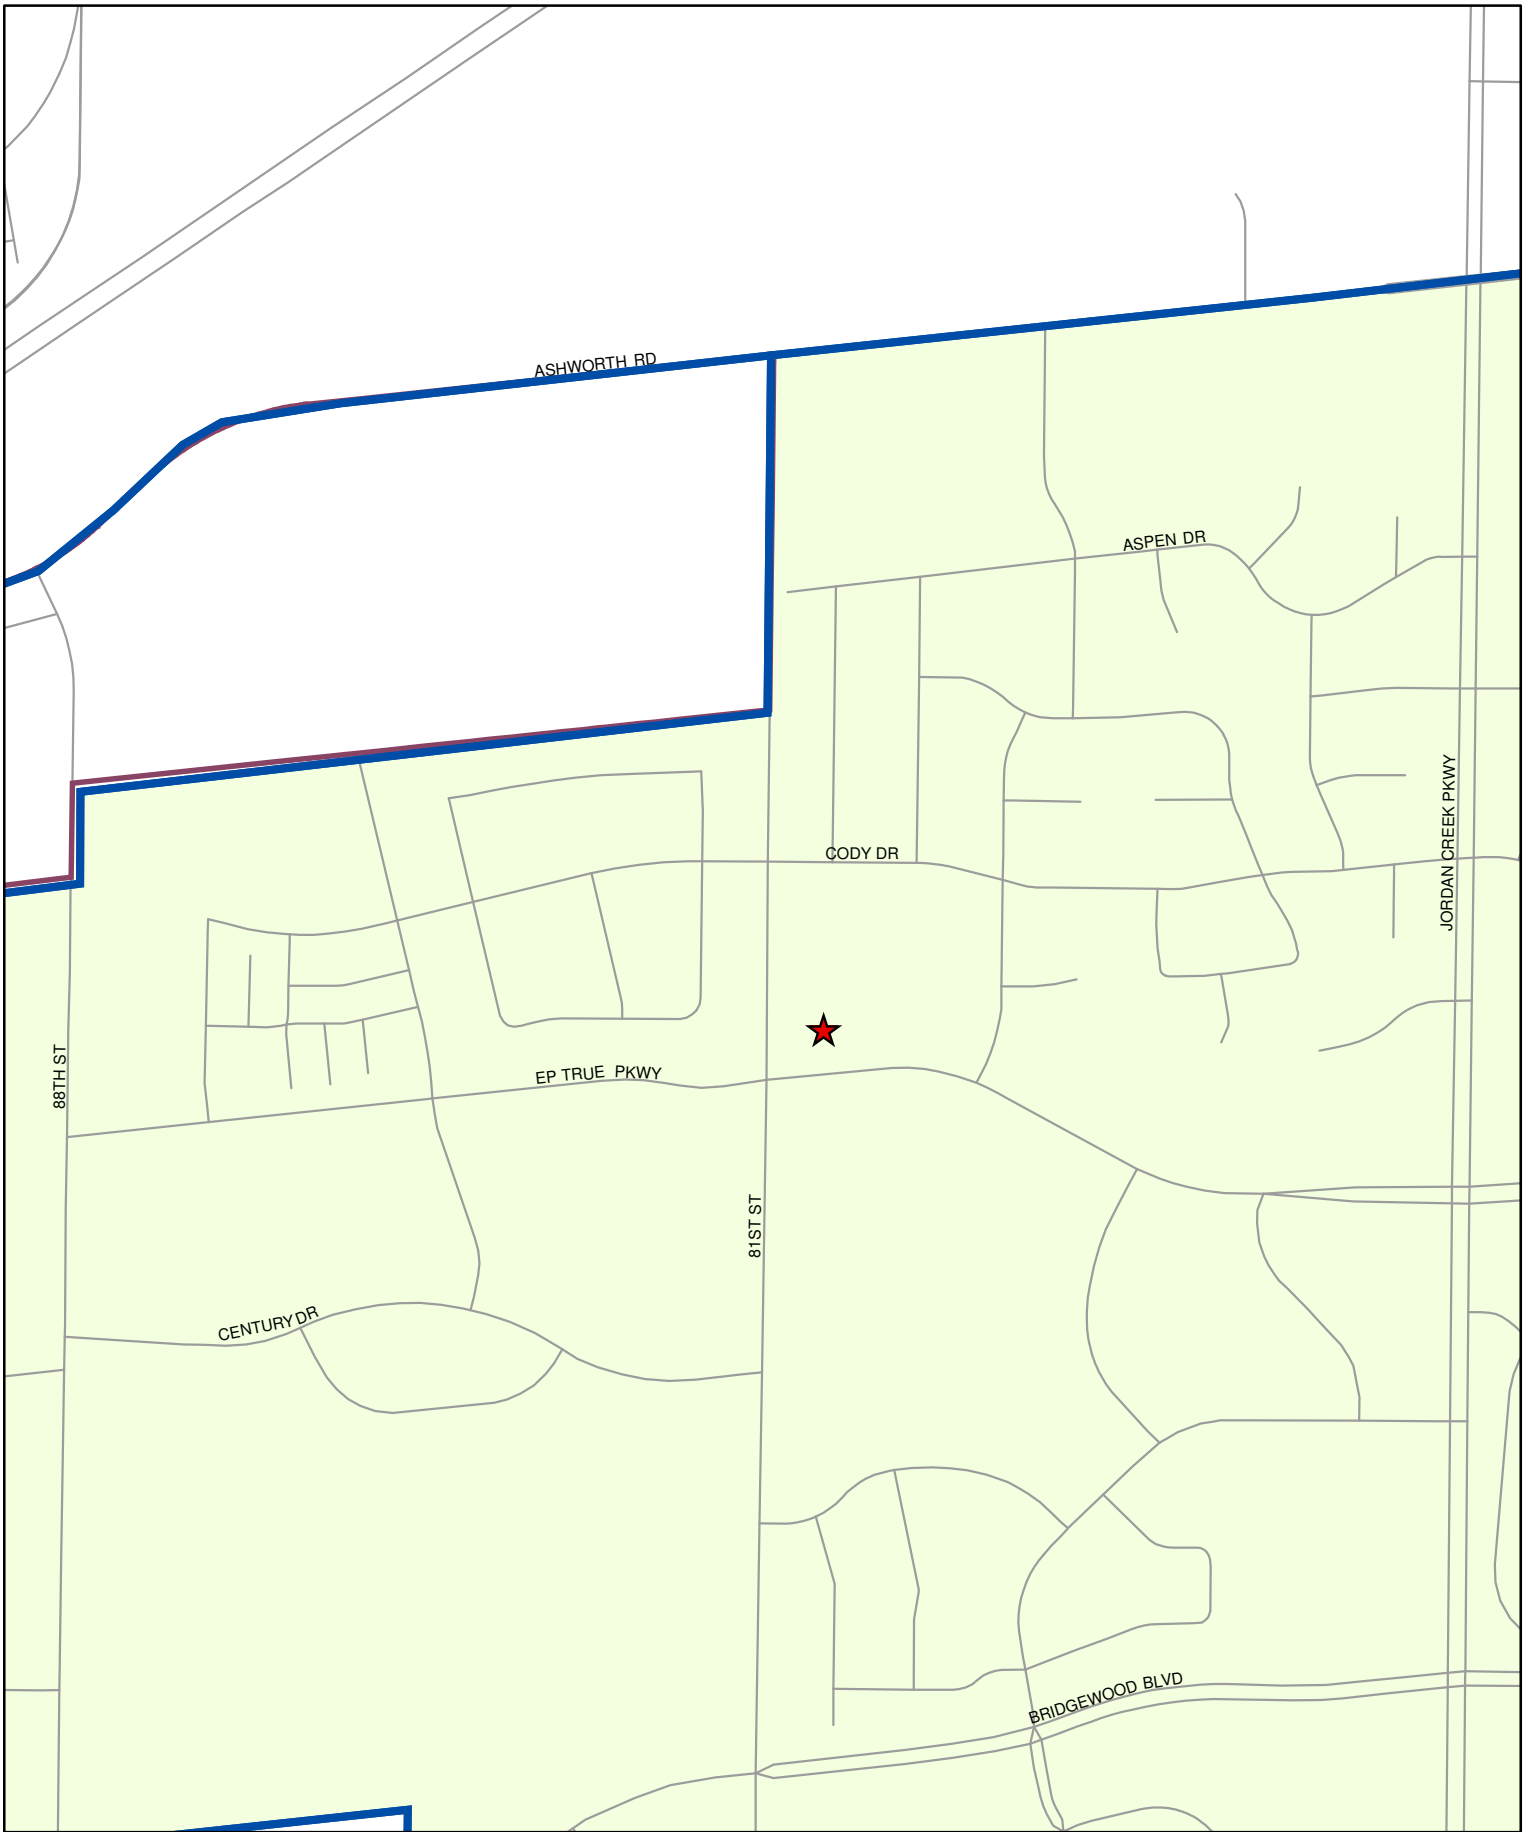

WEST DES MOINES-2 VOTING PRECINCT

Primary and General Election voting for the West Des Moines-2 Precinct will be held at:

Beautiful Savior Lutheran Church, 8051 EP True Pkwy, West Des Moines

To the best of our knowledge, the information shown on this map was correct at time of publication. However, the County makes no warranty to the accuracy of the information. This map was created by the Dallas County GIS Department. <http://geodallas.co.dallas.texas.us>

WEST DES MOINES-2 PRECINCT VOTING LOCATION

Primary and General Election voting for the West Des Moines-2 Precinct will be held at:

Beautiful Savior Lutheran Church, 8051 EP True Pkwy, West Des Moines