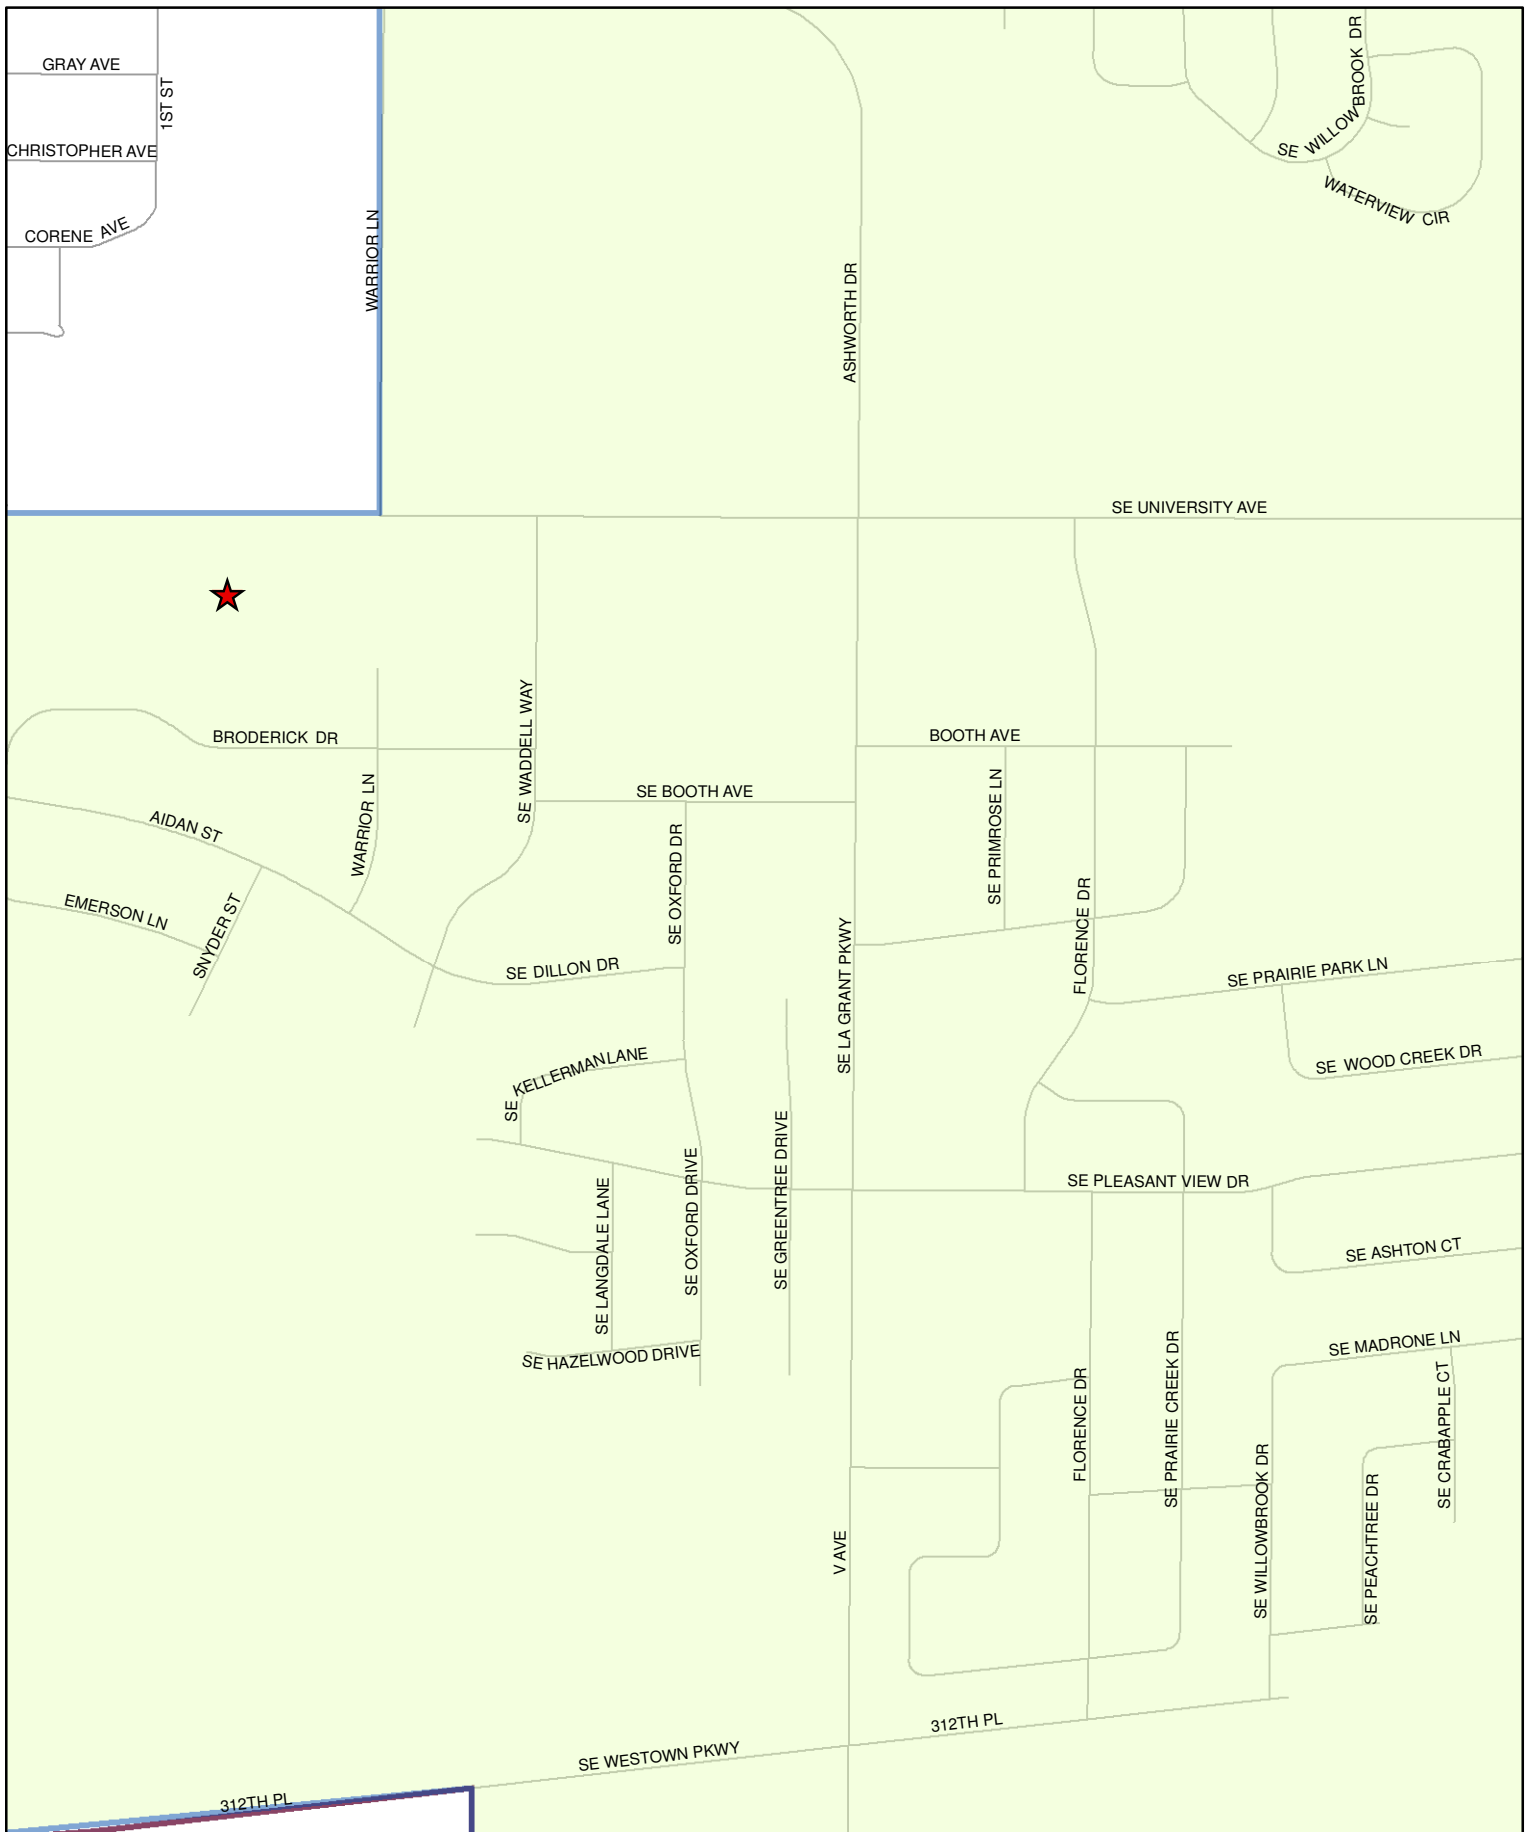

WAUKEE-4 VOTING PRECINCT

Primary and General Election voting for the Waukee-4 Precinct will be held at:

St. Boniface Church, 1200 Warrior Ln, Waukee

WAUKEE-4 PRECINCT VOTING LOCATION

Primary and General Election voting for the Waukee-4 Precinct will be held at:

St. Boniface Church, 1200 Warrior Ln, Waukee

To the best of our knowledge, the information shown on this map was correct at time of publication. However, the County makes no warranty to the accuracy of the information. This map was created by the Dallas County GIS Department. <http://geodallas.co.dallas.tx.us>