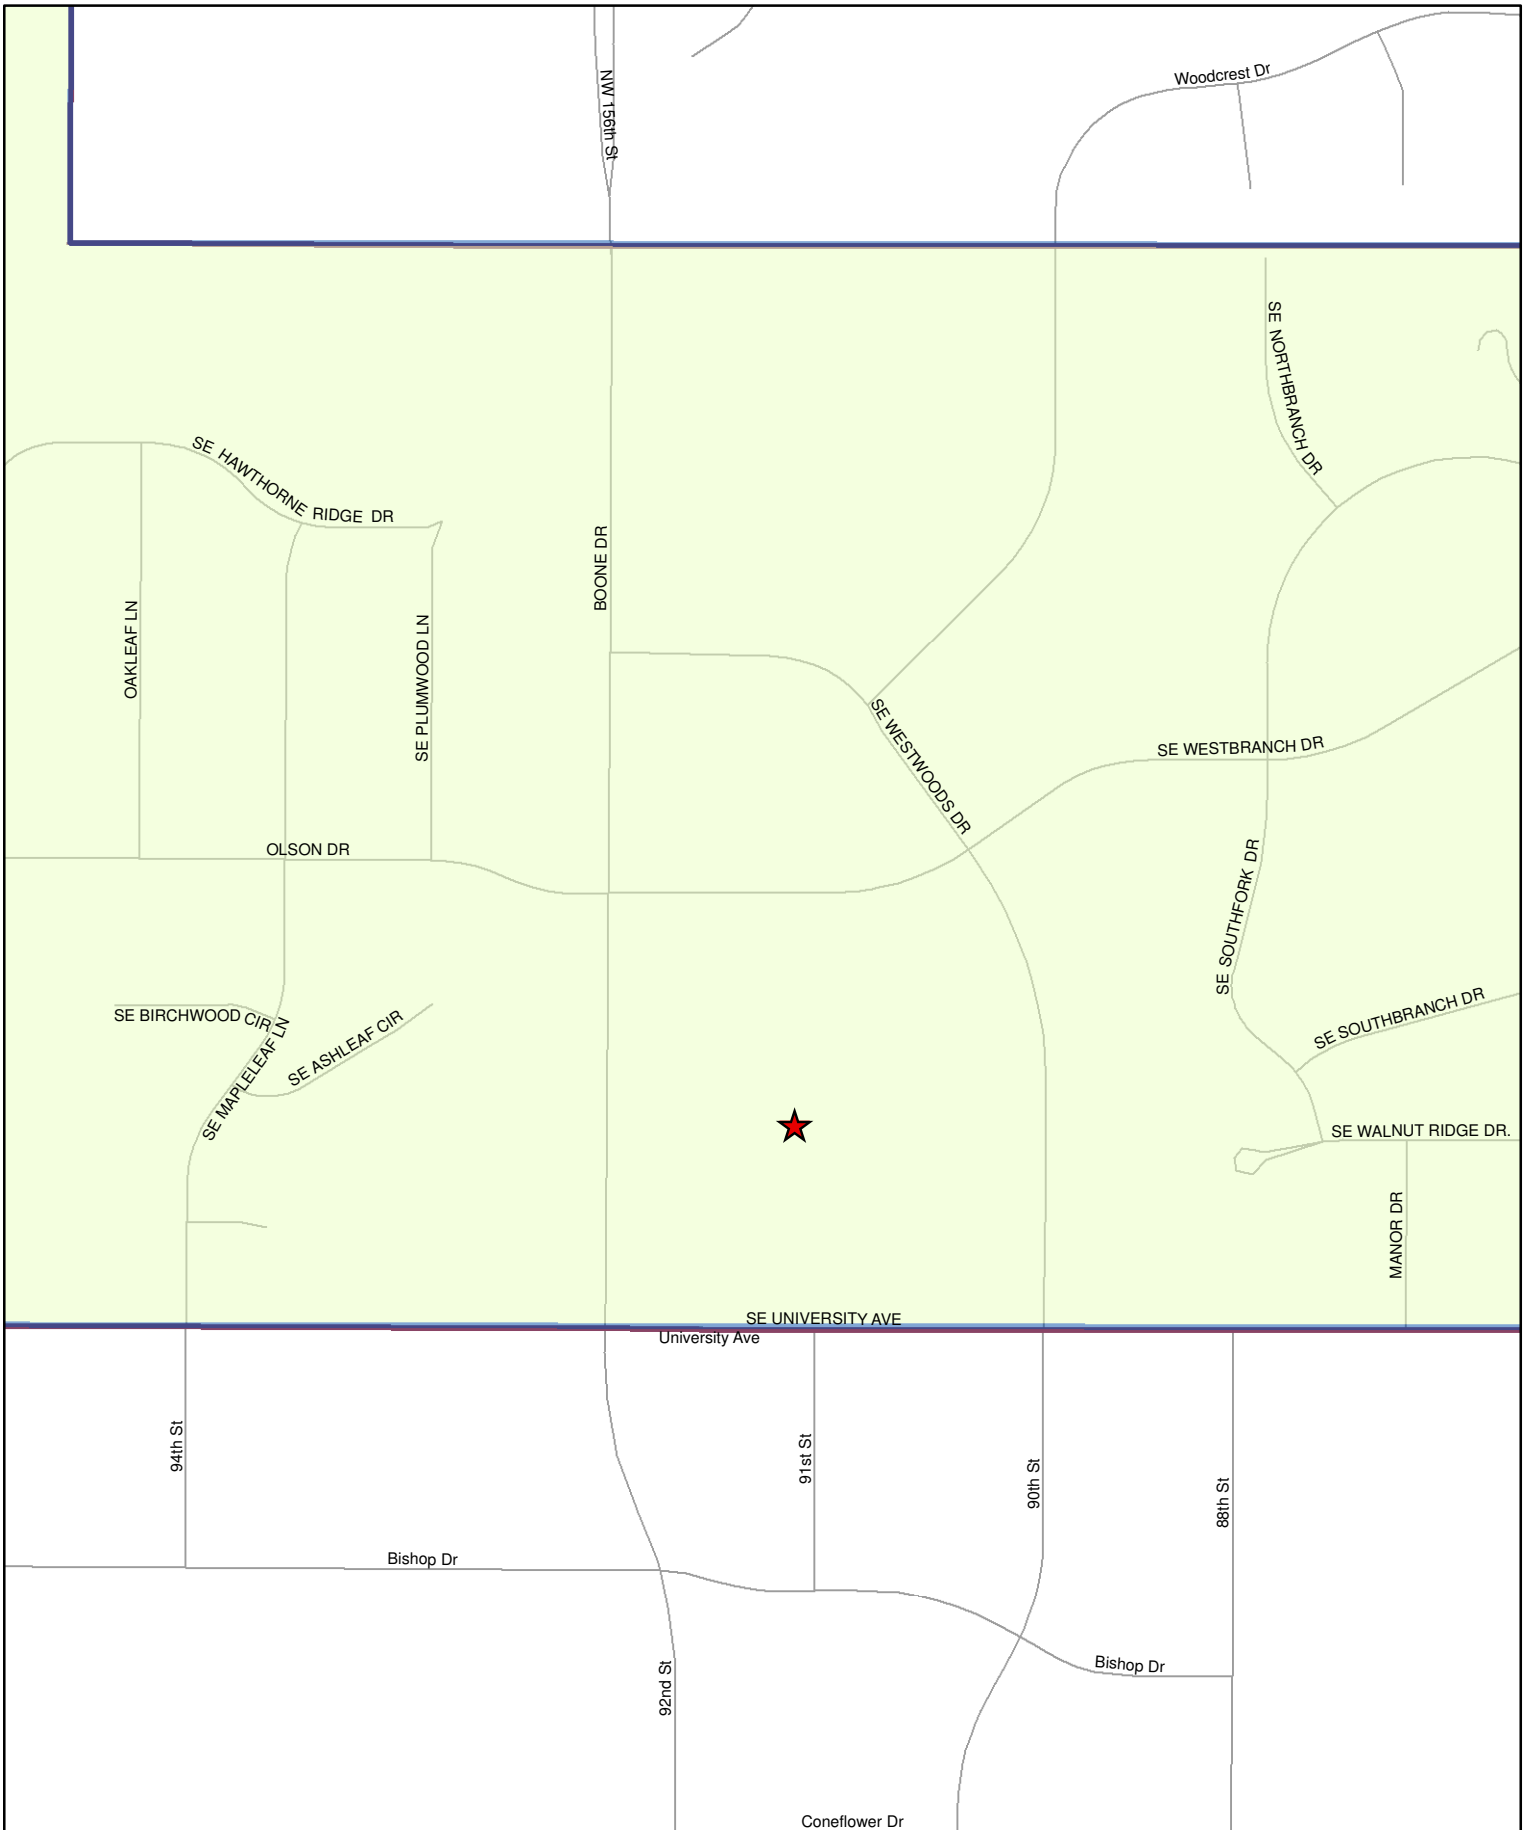

## WAUKE-3 VOTING PRECINCT

Primary and General Election voting for the Waukee-3 Precinct will be held at:

**Westview Church, 1155 Boone Dr, Waukee**

## WAUKEE-3 PRECINCT VOTING LOCATION

Primary and General Election voting for the Waukee-3 Precinct will be held at:

**Westview Church, 1155 Boone Dr, Waukee**

To the best of our knowledge, the information shown on this map was correct at time of publication. However, the County makes no warranty to the accuracy of the information. This map was created by the Dallas County GIS Department. <http://geodallas.co.dallas.ia.us>