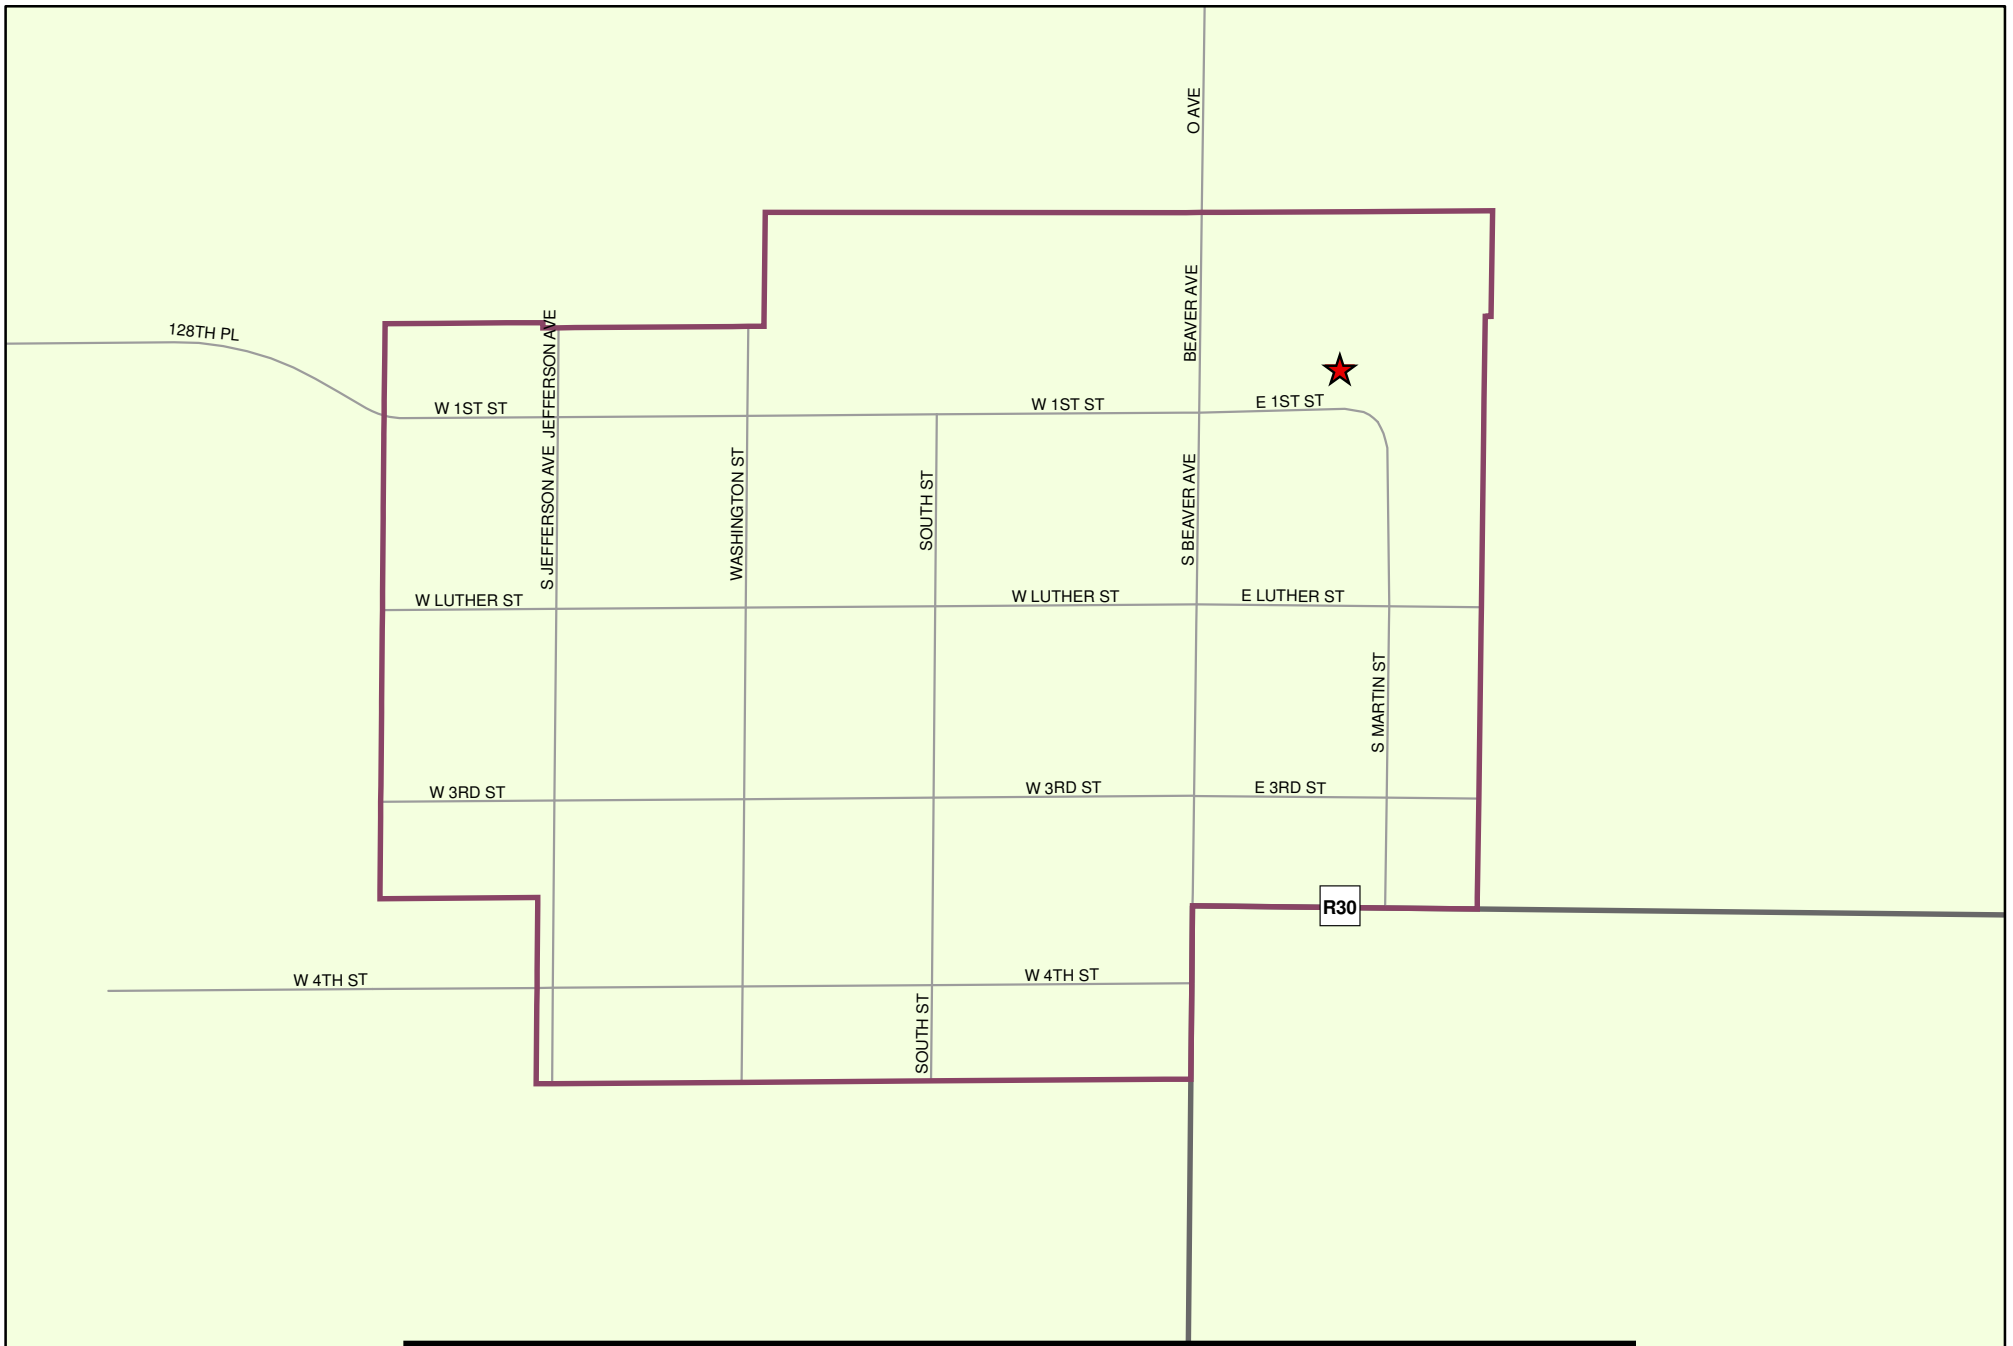

SPRING VALLEY/BEAVER VOTING PRECINCT
 Primary and General Election voting for the Spring Valley/Beaver Precinct will be held at:
Bouton Community Center, 110 E 1st St, Bouton

To the best of our knowledge, the information shown on this map was correct at time of publication. However, the County makes no warranty to the accuracy of the information. This map was created by the Dallas County GIS Department. <http://geodallas.co.dallas.tx.us>

SPRING VALLEY/BEAVER PRECINCT VOTING LOCATION

Primary and General Election voting for the Spring Valley/Beaver Precinct will be held at:

Bouton Community Center, 110 E 1st St, Bouton

To the best of our knowledge, the information shown on this map was correct at time of publication. However, the County makes no warranty to the accuracy of the information.
This map was created by the Dallas County GIS Department. <http://geodallas.co.dallas.tx.us>