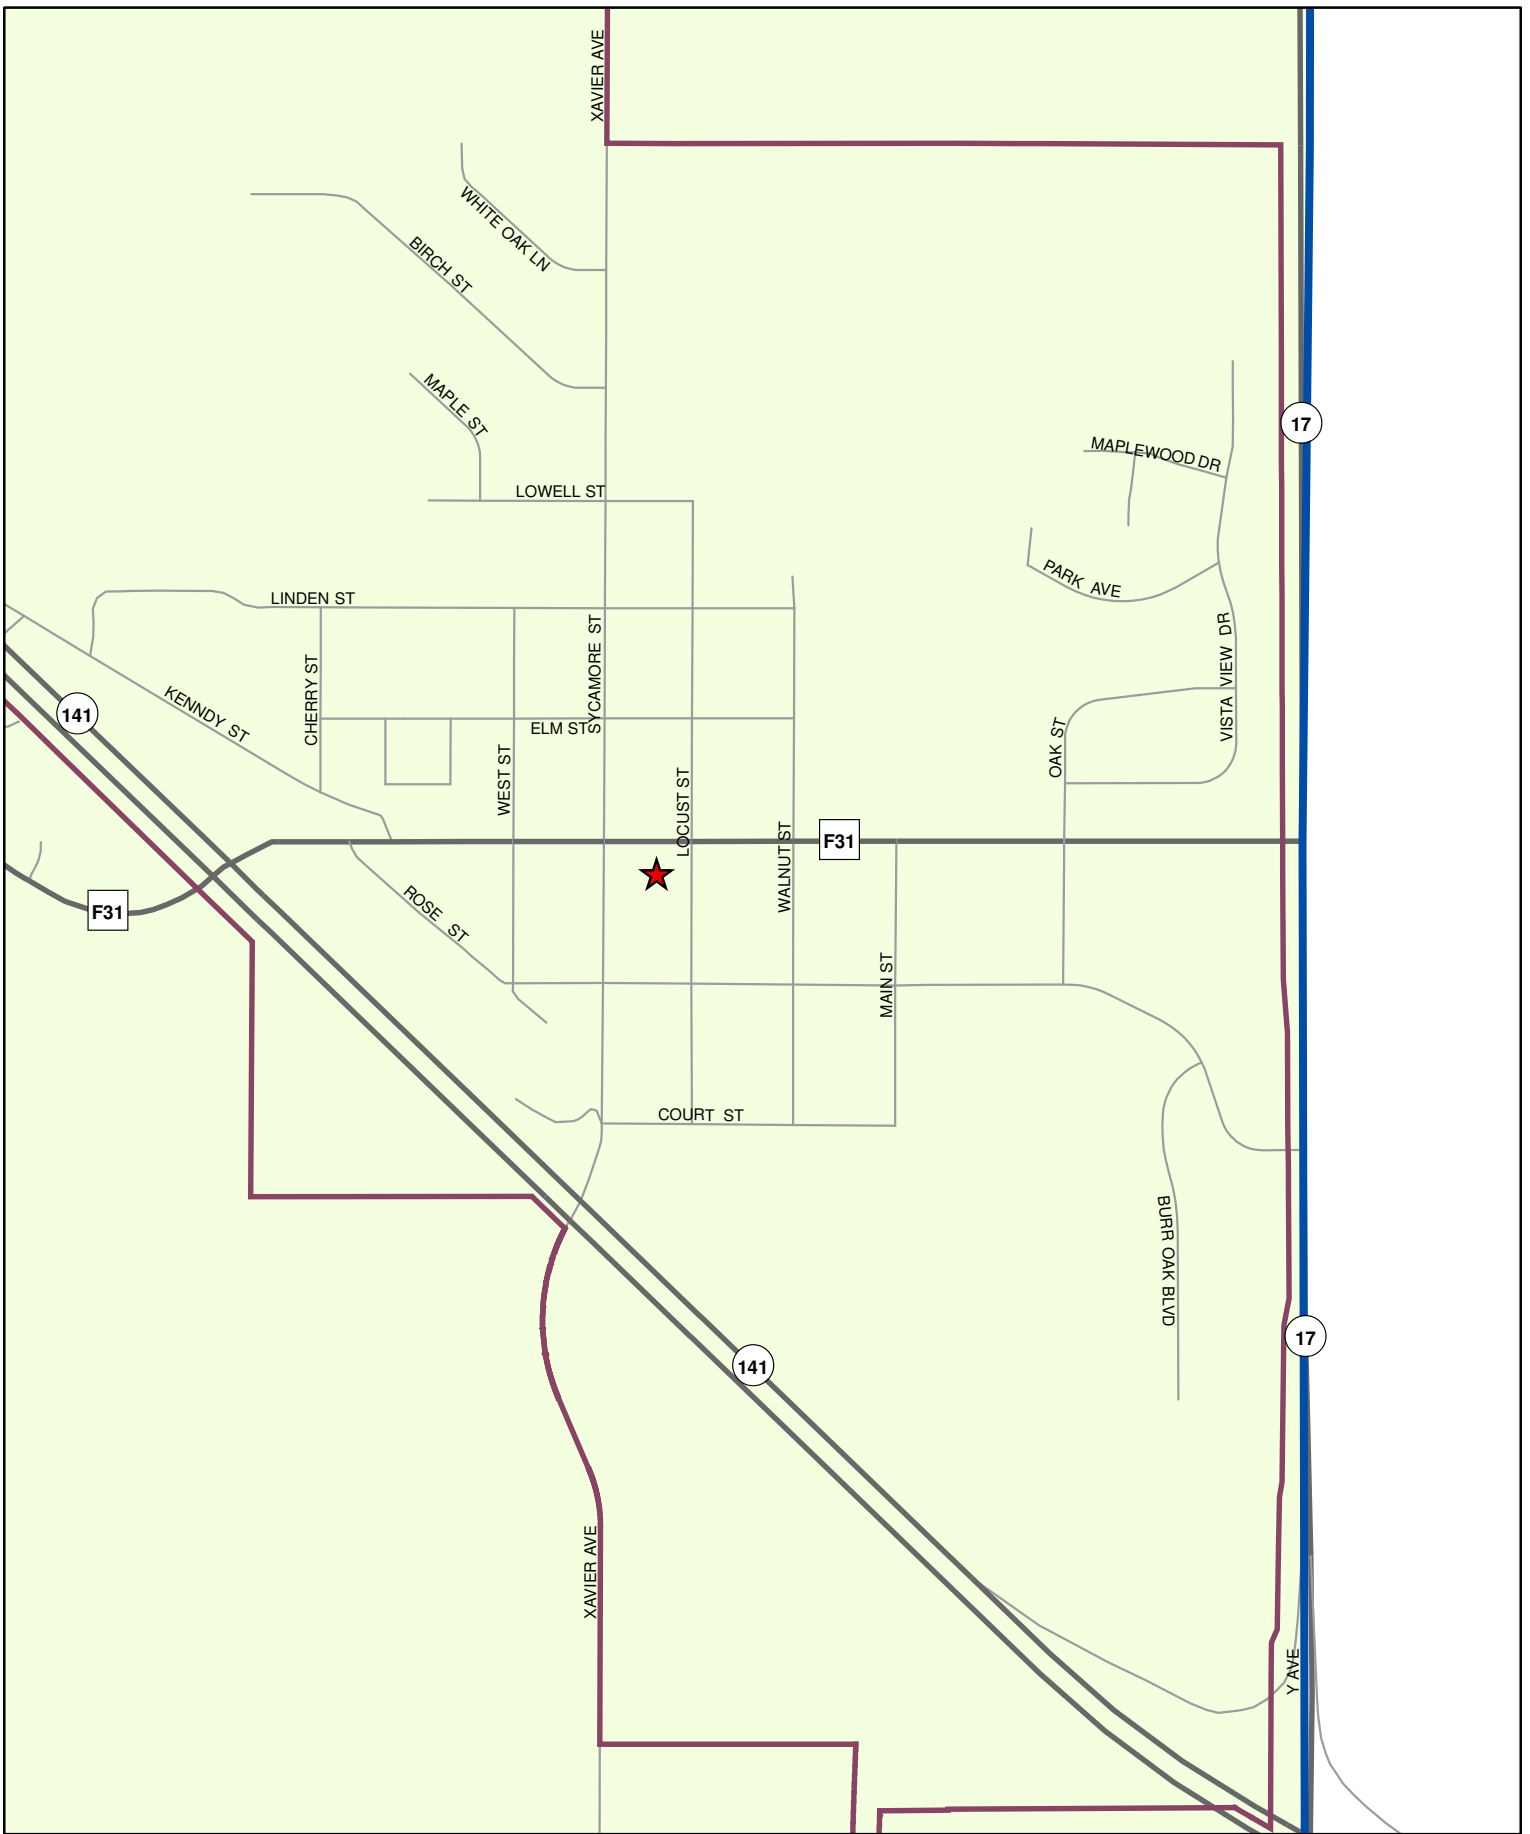

GRANT VOTING PRECINCT

Primary and General Election voting for the Grant Precinct will be held at:

Emmanuel United Methodist Church, 1910 Locust St, Granger

GRANT PRECINCT VOTING LOCATION

Primary and General Election voting for the Grant Precinct will be held at:

Emmanuel United Methodist Church, 1910 Locust St, Granger

To the best of our knowledge, the information shown on this map was correct at time of publication. However, the County makes no warranty to the accuracy of the information. This map was created by the Dallas County GIS Department. <http://geodallas.co.dallas.texas.us>